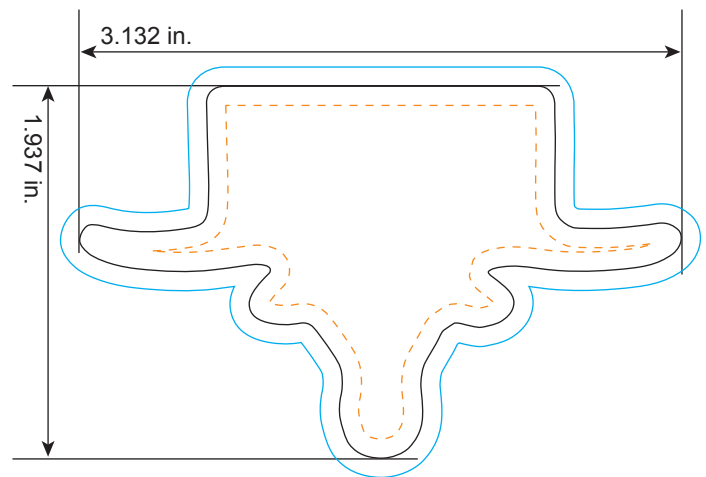

#710

Longhorn Steer

All dimensions are actual size.

- **Bleed Line**
  All background artwork should extend to this line (0.1" outside the Die Line)
- **Die Line**
  Actual Magnet Shape
- **Imprint Area**
  All important text/logos/info need to stay inside this line (0.1" inside of the Die Line)

STOCK ART

COMMENTS:

All raster-based artwork (JPEG, TIFF, EPS, PSD, etc.) should be at least 300 dpi. When sending vector artwork (Adobe Illustrator preferred when possible) please convert all type to paths or outlines or include the printer and screen font files.

FACTS:

The Longhorn Steer is a symbol of the post-Civil War cattle drives that made cowboys a legendary part of America. The Longhorn was of a mixed breed of originally pure-bred Spanish cattle brought to America, then interbred with other breeds brought by early settlers. These cattle populated in the wild and eventually were eyed by entrepreneurial men who saw a chance to make money in the beef industry.