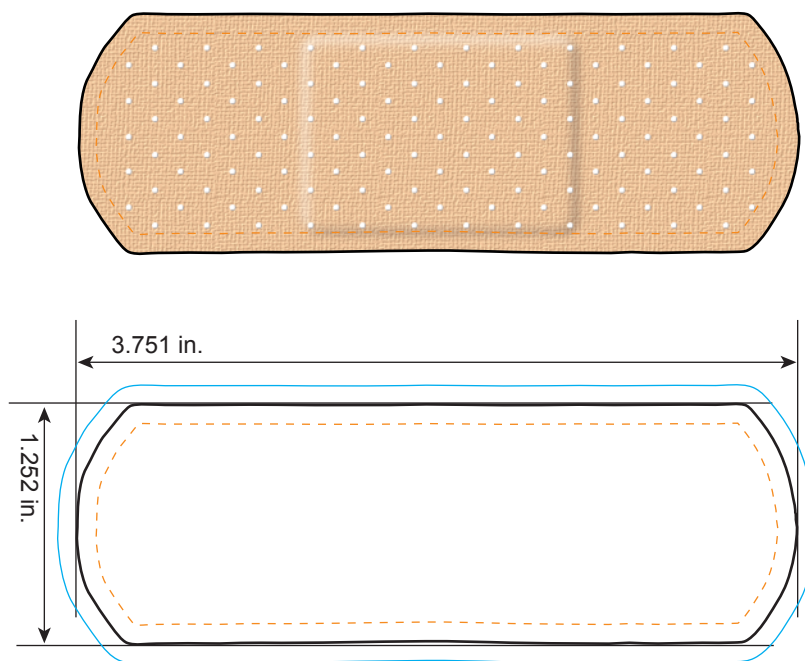

#709

Bandage

All dimensions are actual size.

- **Bleed Line**
  All background artwork should extend to this line (0.1" outside the Die Line)
- **Die Line**
  Actual Magnet Shape
- **Imprint Area**
  All important text/logos/info need to stay inside this line (0.1" inside of the Die Line)

STOCK ART

COMMENTS:

All raster-based artwork should be at least 300 dpi. When sending vector artwork (Adobe Illustrator, Corel Draw, Macromedia Freehand) please convert all type to paths or outlines or include the printer and screen font files.

FACTS:

Earle Dickson, an employee of Johnson and Johnson developed the Band-Aid® in 1920 for his accident-prone wife, Josephine.