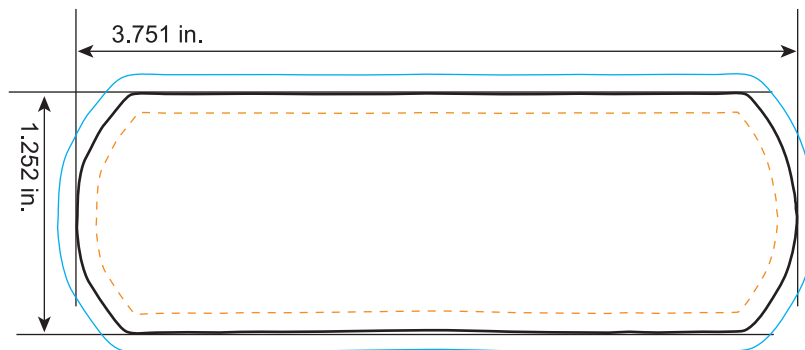

#709 Radio

All dimensions are actual size.

- **Bleed Line**
  All background artwork should extend to this line (0.1" outside the Die Line)
- **Die Line**
  Actual Magnet Shape
- **Imprint Area**
  All important text/logos/info need to stay inside this line (0.1" inside of the Die Line)

STOCK ART

COMMENTS:

All raster-based artwork (JPEG, TIFF, EPS, PSD, etc.) should be at least 300 dpi. When sending vector artwork (Adobe Illustrator preferred when possible) please convert all type to paths or outlines or include the printer and screen font files.

FACTS:

Earle Dickson, an employee of Johnson and Johnson developed the Band-Aid® in 1920 for his accident-prone wife, Josephine.