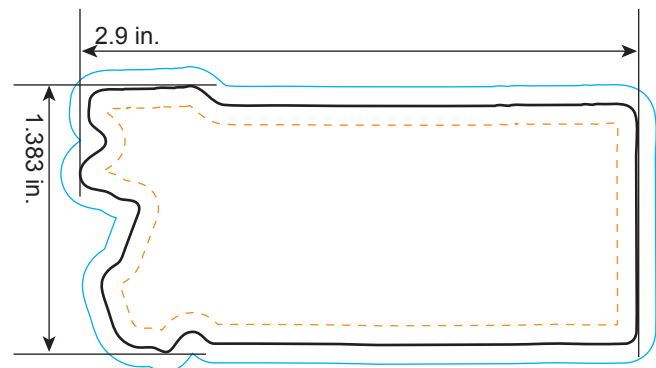

#708

Democratic Donkey

All dimensions are actual size.

- Bleed Line**
All background artwork should extend to this line (0.1" outside the Die Line)
- Die Line**
Actual Magnet Shape
- Imprint Area**
All important text/logos/info need to stay inside this line (0.1" inside of the Die Line)

STOCK ART

COMMENTS:

All raster-based artwork (JPEG, TIFF, EPS, PSD, etc.) should be at least 300 dpi. When sending vector artwork (Adobe Illustrator preferred when possible) please convert all type to paths or outlines or include the printer and screen font files.