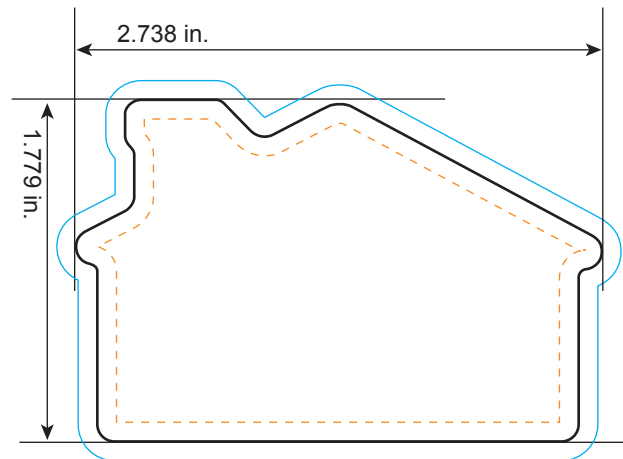

#701

House

All dimensions are actual size.

- **Bleed Line**
  All background artwork should extend to this line (0.1" outside the Die Line)
- **Die Line**
  Actual Magnet Shape
- **Imprint Area**
  All important text/logos/info need to stay inside this line (0.1" inside of the Die Line)

STOCK ART

COMMENTS:

All raster-based artwork (JPEG, TIFF, EPS, PSD, etc.) should be at least 300 dpi. When sending vector artwork (Adobe Illustrator preferred when possible) please convert all type to paths or outlines or include the printer and screen font files.

FACTS:

The smallest house in the world resides in Conwy, Wales, UK. The Quay House, with its most modern feature being a simple faucet, measures approximately 6 ft. x 10 ft. x 8 ft. This Quayside cottage offers the ultimate in simple living.