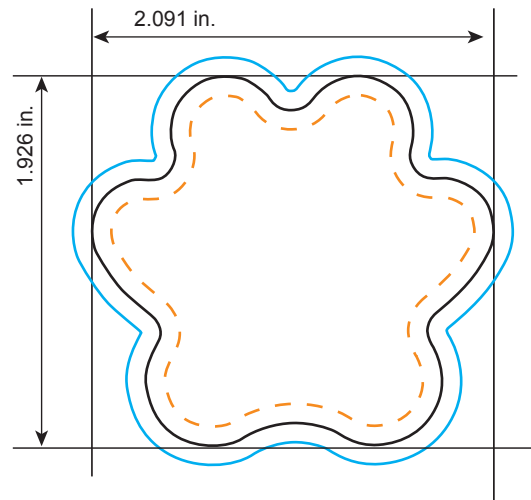

BB-239 Paw Print Pen

All dimensions are actual size.

-  Bleed Line
All background artwork should extend to this line (0.1" outside the Die Line)
-  Die Line
Actual Billboard™ Shape
-  Imprint Area
All important text/logos/info need to stay inside this line (0.1" inside of the Die Line)

STOCK ART

Stock Art colors can be altered to better suit your needs.

COMMENTS:

All raster-based artwork should be at least 300 dpi. When sending vector artwork (Adobe Illustrator, Corel Draw, Macromedia Freehand) please convert all type to paths or outlines or include the printer and screen font files.