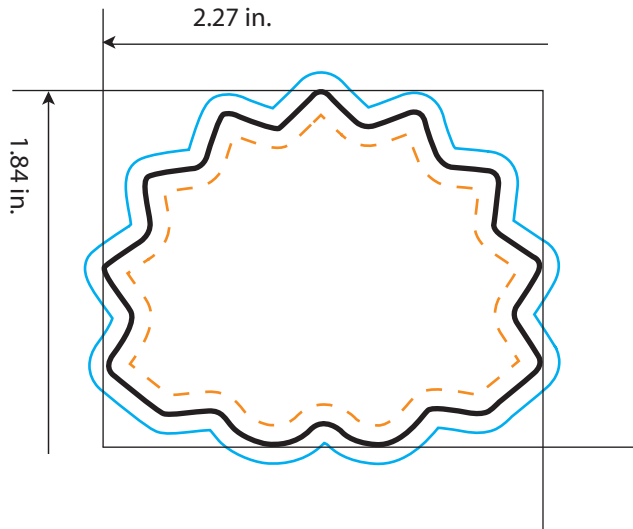

BB-217

Turkey Billboard™

All dimensions are actual size.

-  **Bleed Line**
All background artwork should extend to this line (0.1" outside the Die Line)
-  **Die Line**
Actual Billboard™ Shape
-  **Imprint Area**
All important text/logos/info need to stay inside this line (0.1" inside of the Die Line)

COMMENTS:

All raster-based artwork should be at least 300 dpi. When sending vector artwork (Adobe Illustrator, Corel Draw, Macromedia Freehand) please convert all type to paths or outlines or include the printer and screen font files.