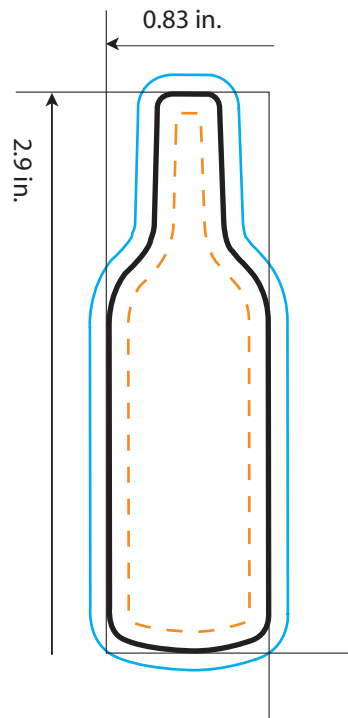

BB-204

Wine Bottle Billboard™

All dimensions are actual size.

-  **Bleed Line**
All background artwork should extend to this line (0.1" outside the Die Line)
-  **Die Line**
Actual Billboard™ Shape
-  **Imprint Area**
All important text/logos/info need to stay inside this line (0.1" inside of the Die Line)

COMMENTS:

All raster-based artwork should be at least 300 dpi. When sending vector artwork (Adobe Illustrator, Corel Draw, Macromedia Freehand) please convert all type to paths or outlines or include the printer and screen font files.