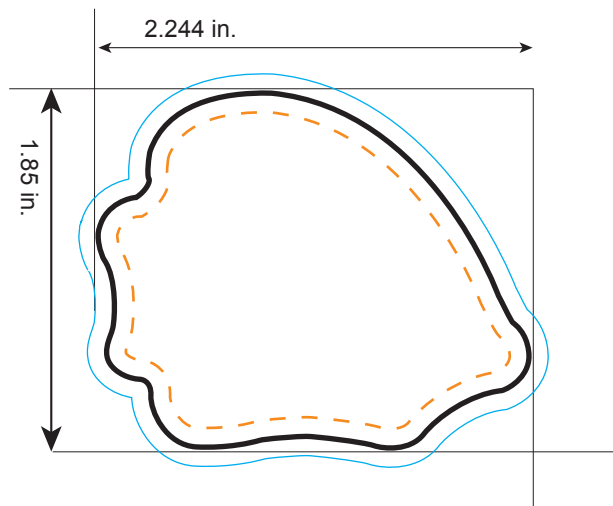

# BB-196

## Tropical Fish Billboard™

*All dimensions are actual size.*

-  **Bleed Line**  
*All background artwork should extend to this line (0.1" outside the Die Line)*
-  **Die Line**  
*Actual Billboard™ Shape*
-  **Imprint Area**  
*All important text/logos/info need to stay inside this line (0.1" inside of the Die Line)*