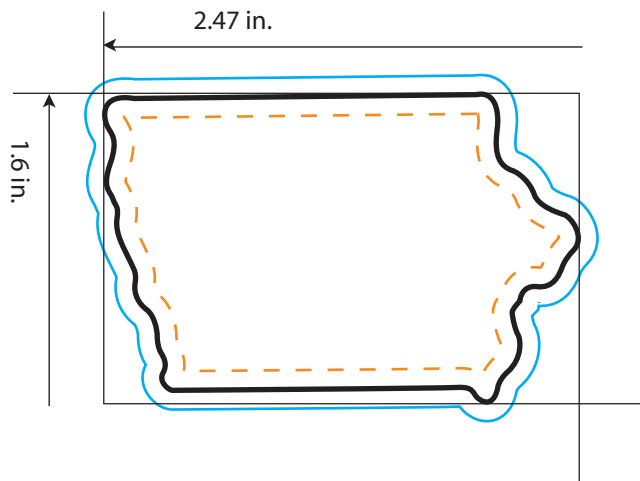

BB-179

Iowa Billboard™

All dimensions are actual size.

-  **Bleed Line**
All background artwork should extend to this line (0.1" outside the Die Line)
-  **Die Line**
Actual Billboard™ Shape
-  **Imprint Area**
All important text/logos/info need to stay inside this line (0.1" inside of the Die Line)

COMMENTS:

All raster-based artwork should be at least 300 dpi. When sending vector artwork (Adobe Illustrator, Corel Draw, Macromedia Freehand) please convert all type to paths or outlines or include the printer and screen font files.