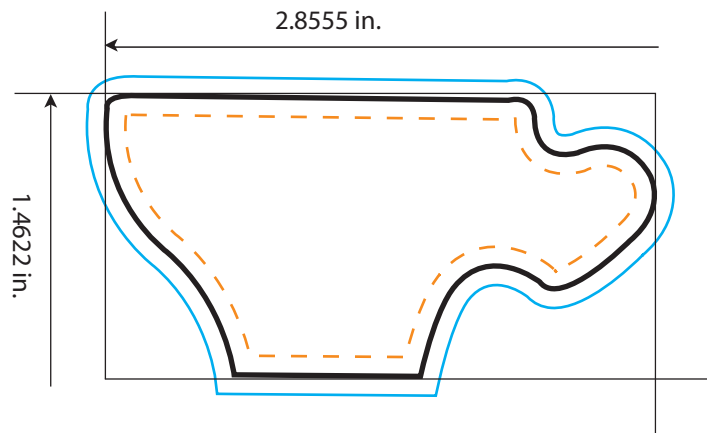

BB-77

Coffee Cup Billboard™

All dimensions are actual size.

-  **Bleed Line**
All background artwork should extend to this line (0.1" outside the Die Line)
-  **Die Line**
Actual Billboard™ Shape
-  **Imprint Area**
All important text/logos/info need to stay inside this line (0.1" inside of the Die Line)

COMMENTS:

All raster-based artwork should be at least 300 dpi. When sending vector artwork (Adobe Illustrator, Corel Draw, Macromedia Freehand) please convert all type to paths or outlines or include the printer and screen font files.