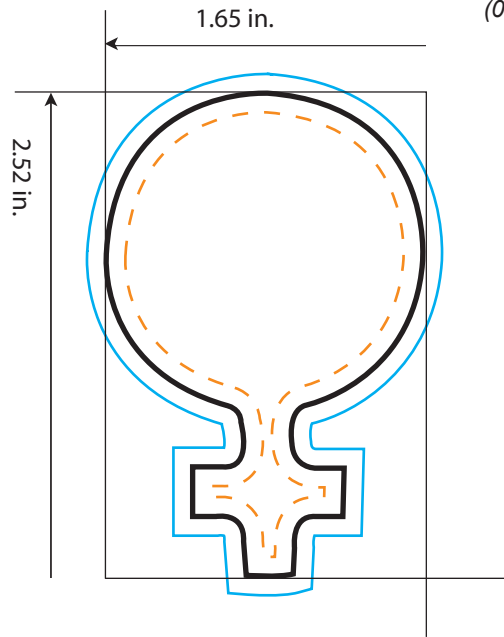

BB-125

Woman Sign Billboard™

All dimensions are actual size.

-  **Bleed Line**
All background artwork should extend to this line (0.1" outside the Die Line)
-  **Die Line**
Actual Billboard™ Shape
-  **Imprint Area**
All important text/logos/info need to stay inside this line (0.1" inside of the Die Line)

COMMENTS:

All raster-based artwork should be at least 300 dpi. When sending vector artwork (Adobe Illustrator, Corel Draw, Macromedia Freehand) please convert all type to paths or outlines or include the printer and screen font files.