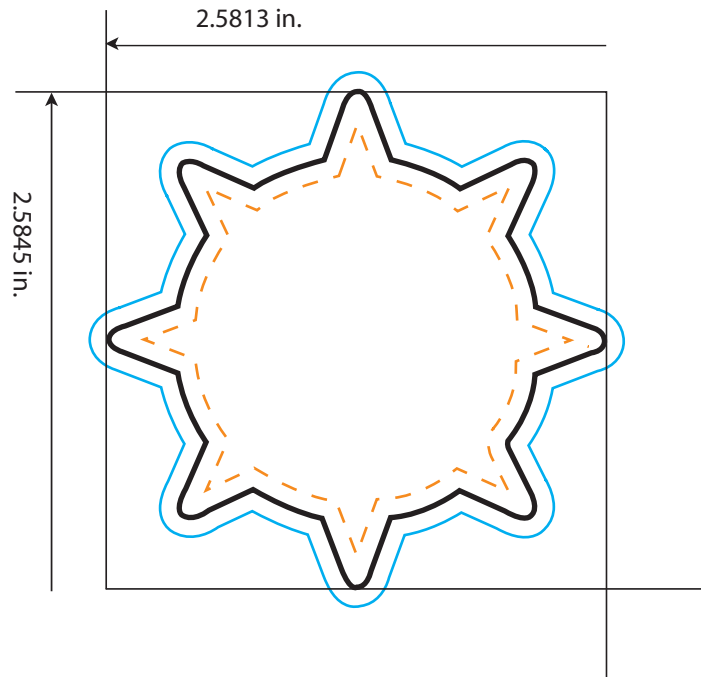

BB-68

Sun / Snowflake Billboard™

All dimensions are actual size.

-  **Bleed Line**
All background artwork should extend to this line (0.1" outside the Die Line)
-  **Die Line**
Actual Billboard™ Shape
-  **Imprint Area**
All important text/logos/info need to stay inside this line (0.1" inside of the Die Line)

COMMENTS:

All raster-based artwork should be at least 300 dpi. When sending vector artwork (Adobe Illustrator, Corel Draw, Macromedia Freehand) please convert all type to paths or outlines or include the printer and screen font files.