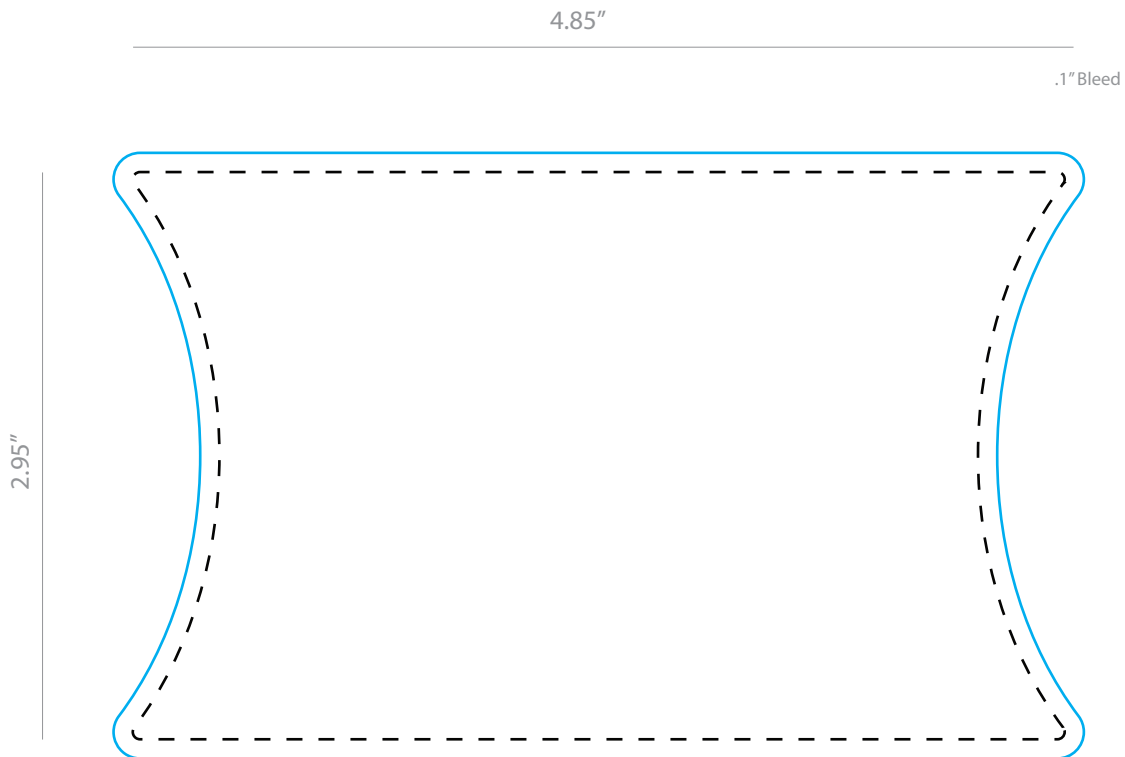

# Sweet Packs Medium 1.5 oz

- Bleed Line (5.05" w x 3.15" h)**  
*All background artwork should extend to this line (0.1" outside the Die Line)*
- Die Line (4.85" w x 2.95" h)**  
*Visual Portion of what will show on Sweet Packs insert.*

## COMMENTS:

All raster-based artwork should be at least 300 dpi. When sending vector artwork (Adobe Illustrator, Corel Draw, Macromedia Freehand) please convert all type to paths or outlines or include the printer and screen font files.