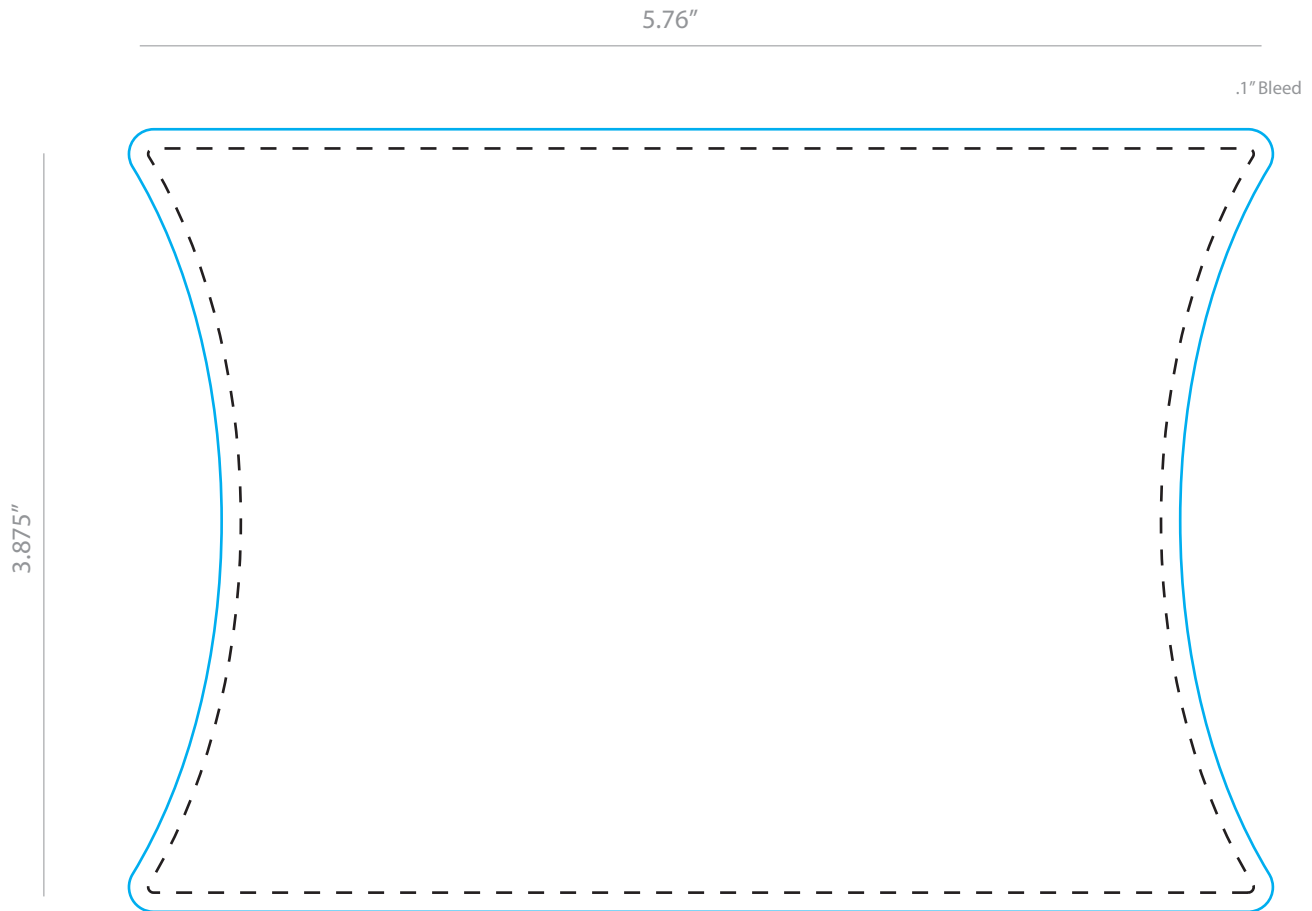

Sweet Packs

Large 3 oz.

- Bleed Line (5.96" w x 4.075" h)**
All background artwork should extend to this line (0.1" outside the Die Line)
- Die Line (5.76" w x 3.875" h)**
Visual Portion of what will show on Sweet Packs insert.

COMMENTS:

All raster-based artwork should be at least 300 dpi. When sending vector artwork (Adobe Illustrator, Corel Draw, Macromedia Freehand) please convert all type to paths or outlines or include the printer and screen font files.