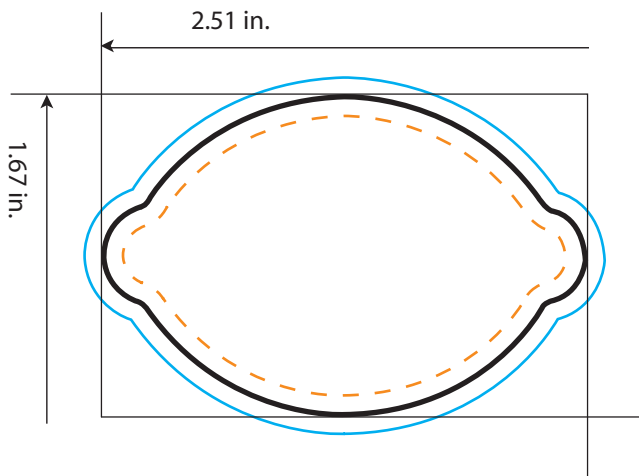

## Lemon Billboard™

*All dimensions are actual size.*

-  **Bleed Line**  
*All background artwork should extend to this line (0.1" outside the Die Line)*
-  **Die Line**  
*Actual Billboard™ Shape*
-  **Imprint Area**  
*All important text/logos/info need to stay inside this line (0.1" inside of the Die Line)*