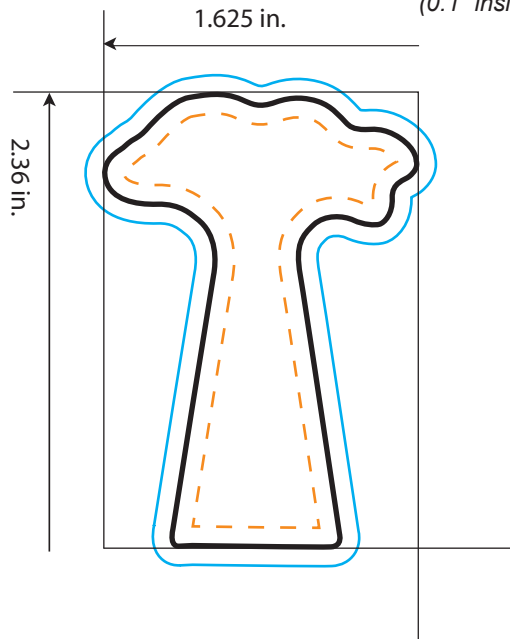

BB-240

Oil Tower Billboard™

All dimensions are actual size.

-  **Bleed Line**
All background artwork should extend to this line (0.1" outside the Die Line)
-  **Die Line**
Actual Billboard™ Shape
-  **Imprint Area**
All important text/logos/info need to stay inside this line (0.1" inside of the Die Line)

COMMENTS:

All raster-based artwork should be at least 300 dpi. When sending vector artwork (Adobe Illustrator, Corel Draw, Macromedia Freehand) please convert all type to paths or outlines or include the printer and screen font files.