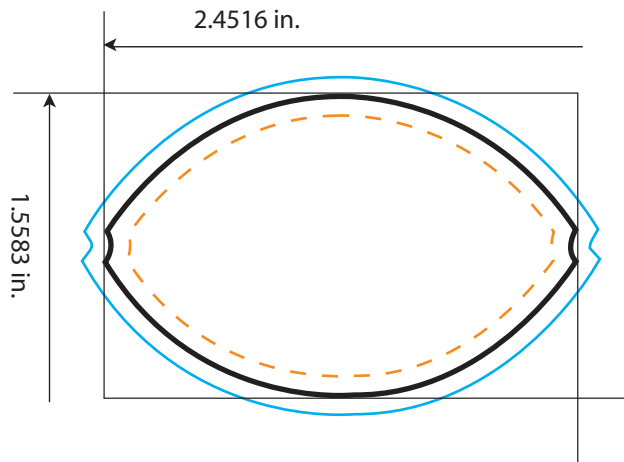

BB-69

Football Billboard™

All dimensions are actual size.

-  **Bleed Line**
All background artwork should extend to this line (0.1" outside the Die Line)
-  **Die Line**
Actual Billboard™ Shape
-  **Imprint Area**
All important text/logos/info need to stay inside this line (0.1" inside of the Die Line)

COMMENTS:

All raster-based artwork should be at least 300 dpi. When sending vector artwork (Adobe Illustrator, Corel Draw, Macromedia Freehand) please convert all type to paths or outlines or include the printer and screen font files.