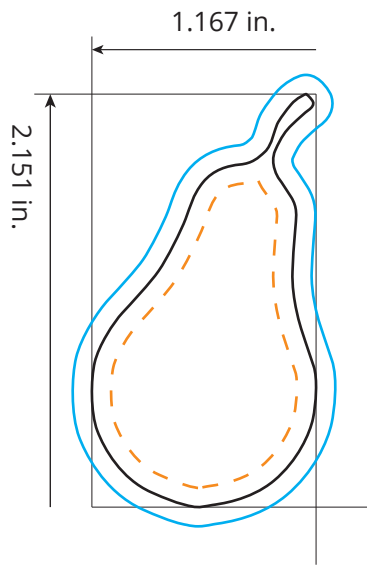

BB-448

Pear Billboard™

All dimensions are actual size.

-  **Bleed Line**
All background artwork should extend to this line (0.1" outside the Die Line)
-  **Die Line**
Actual Billboard™ Shape
-  **Imprint Area**
All important text/logos/info need to stay inside this line (0.1" inside of the Die Line)

COMMENTS:

All raster-based artwork should be at least 300 dpi. When sending vector artwork (Adobe Illustrator, Corel Draw, Macromedia Freehand) please convert all type to paths or outlines or include the printer and screen font files.