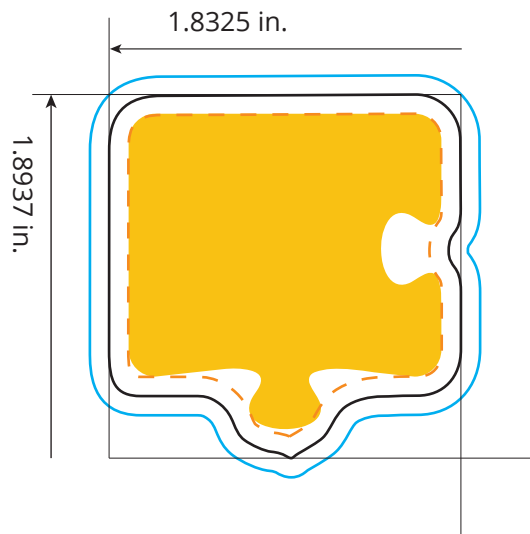

BB-464

Puzzle Piece Billboard™

All dimensions are actual size.

-  **Bleed Line**
All background artwork should extend to this line (0.1" outside the Die Line)
-  **Die Line**
Actual Billboard™ Shape
-  **Imprint Area**
All important text/logos/info need to stay inside this line (0.1" inside of the Die Line)

COMMENTS:

All raster-based artwork should be at least 300 dpi. When sending vector artwork (Adobe Illustrator, Corel Draw, Macromedia Freehand) please convert all type to paths or outlines or include the printer and screen font files.