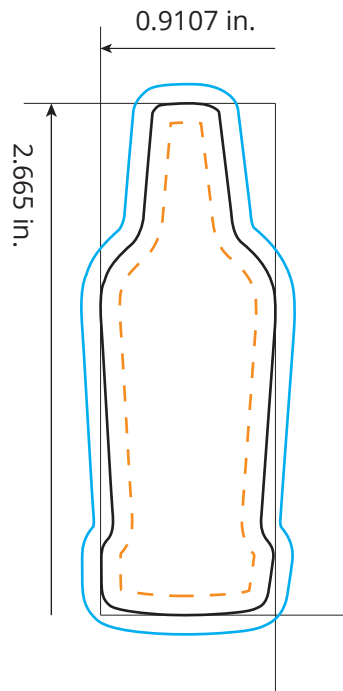

# BB-453

## Tequila Bottle Billboard™

*All dimensions are actual size.*

-  **Bleed Line**  
*All background artwork should extend to this line (0.1" outside the Die Line)*
-  **Die Line**  
*Actual Billboard™ Shape*
-  **Imprint Area**  
*All important text/logos/info need to stay inside this line (0.1" inside of the Die Line)*