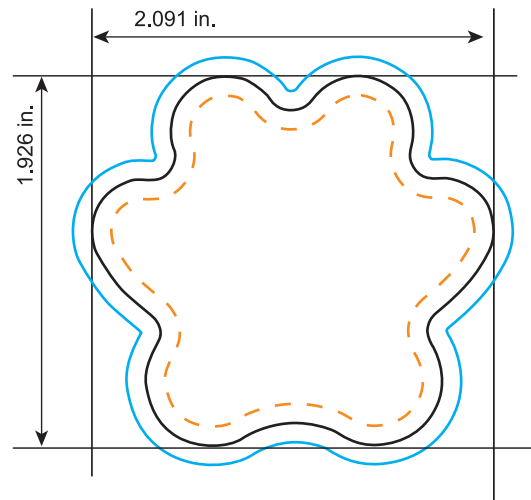

BB-239 Paw Print Pen

All dimensions are actual size.

- Bleed Line
  All background artwork should extend to this line (0.1" outside the Die Line)
- Die Line
  Actual Billboard™ Shape
- Imprint Area
  All important text/logos/info need to stay inside this line (0.1" inside of the Die Line)

STOCK ART

Stock Art colors can be altered to better suit your needs.

COMMENTS:

All raster-based artwork should be at least 300 dpi. When sending vector artwork (Adobe Illustrator, Corel Draw, Macromedia Freehand) please convert all type to paths or outlines or include the printer and screen font files.