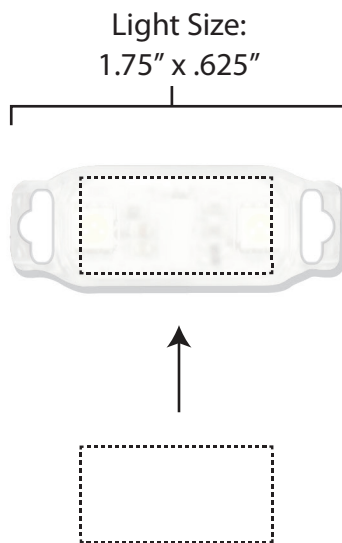

# Shoe Light Pulse

### Maximum Imprint

1" w x .5" h

*All dimensions are actual size.*