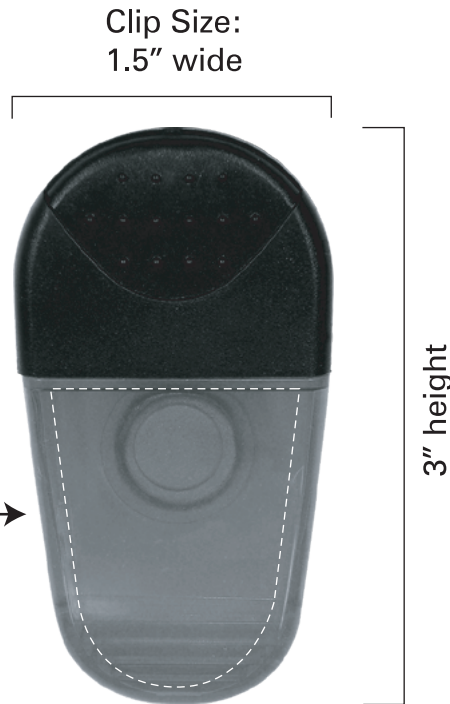

The Original!
GATOR[™]
clip

All dimensions are actual size.

PAD PRINT
(spot color)

Maximum Imprint Area:
1.3" w x 1.6" h

Clip Size:
1.5" wide

3" height

COMMENTS:

All raster-based artwork should be at least 300 dpi. When sending vector artwork (Adobe Illustrator, Corel Draw, Macromedia Freehand) please convert all type to paths or outlines or include the printer and screen font files.