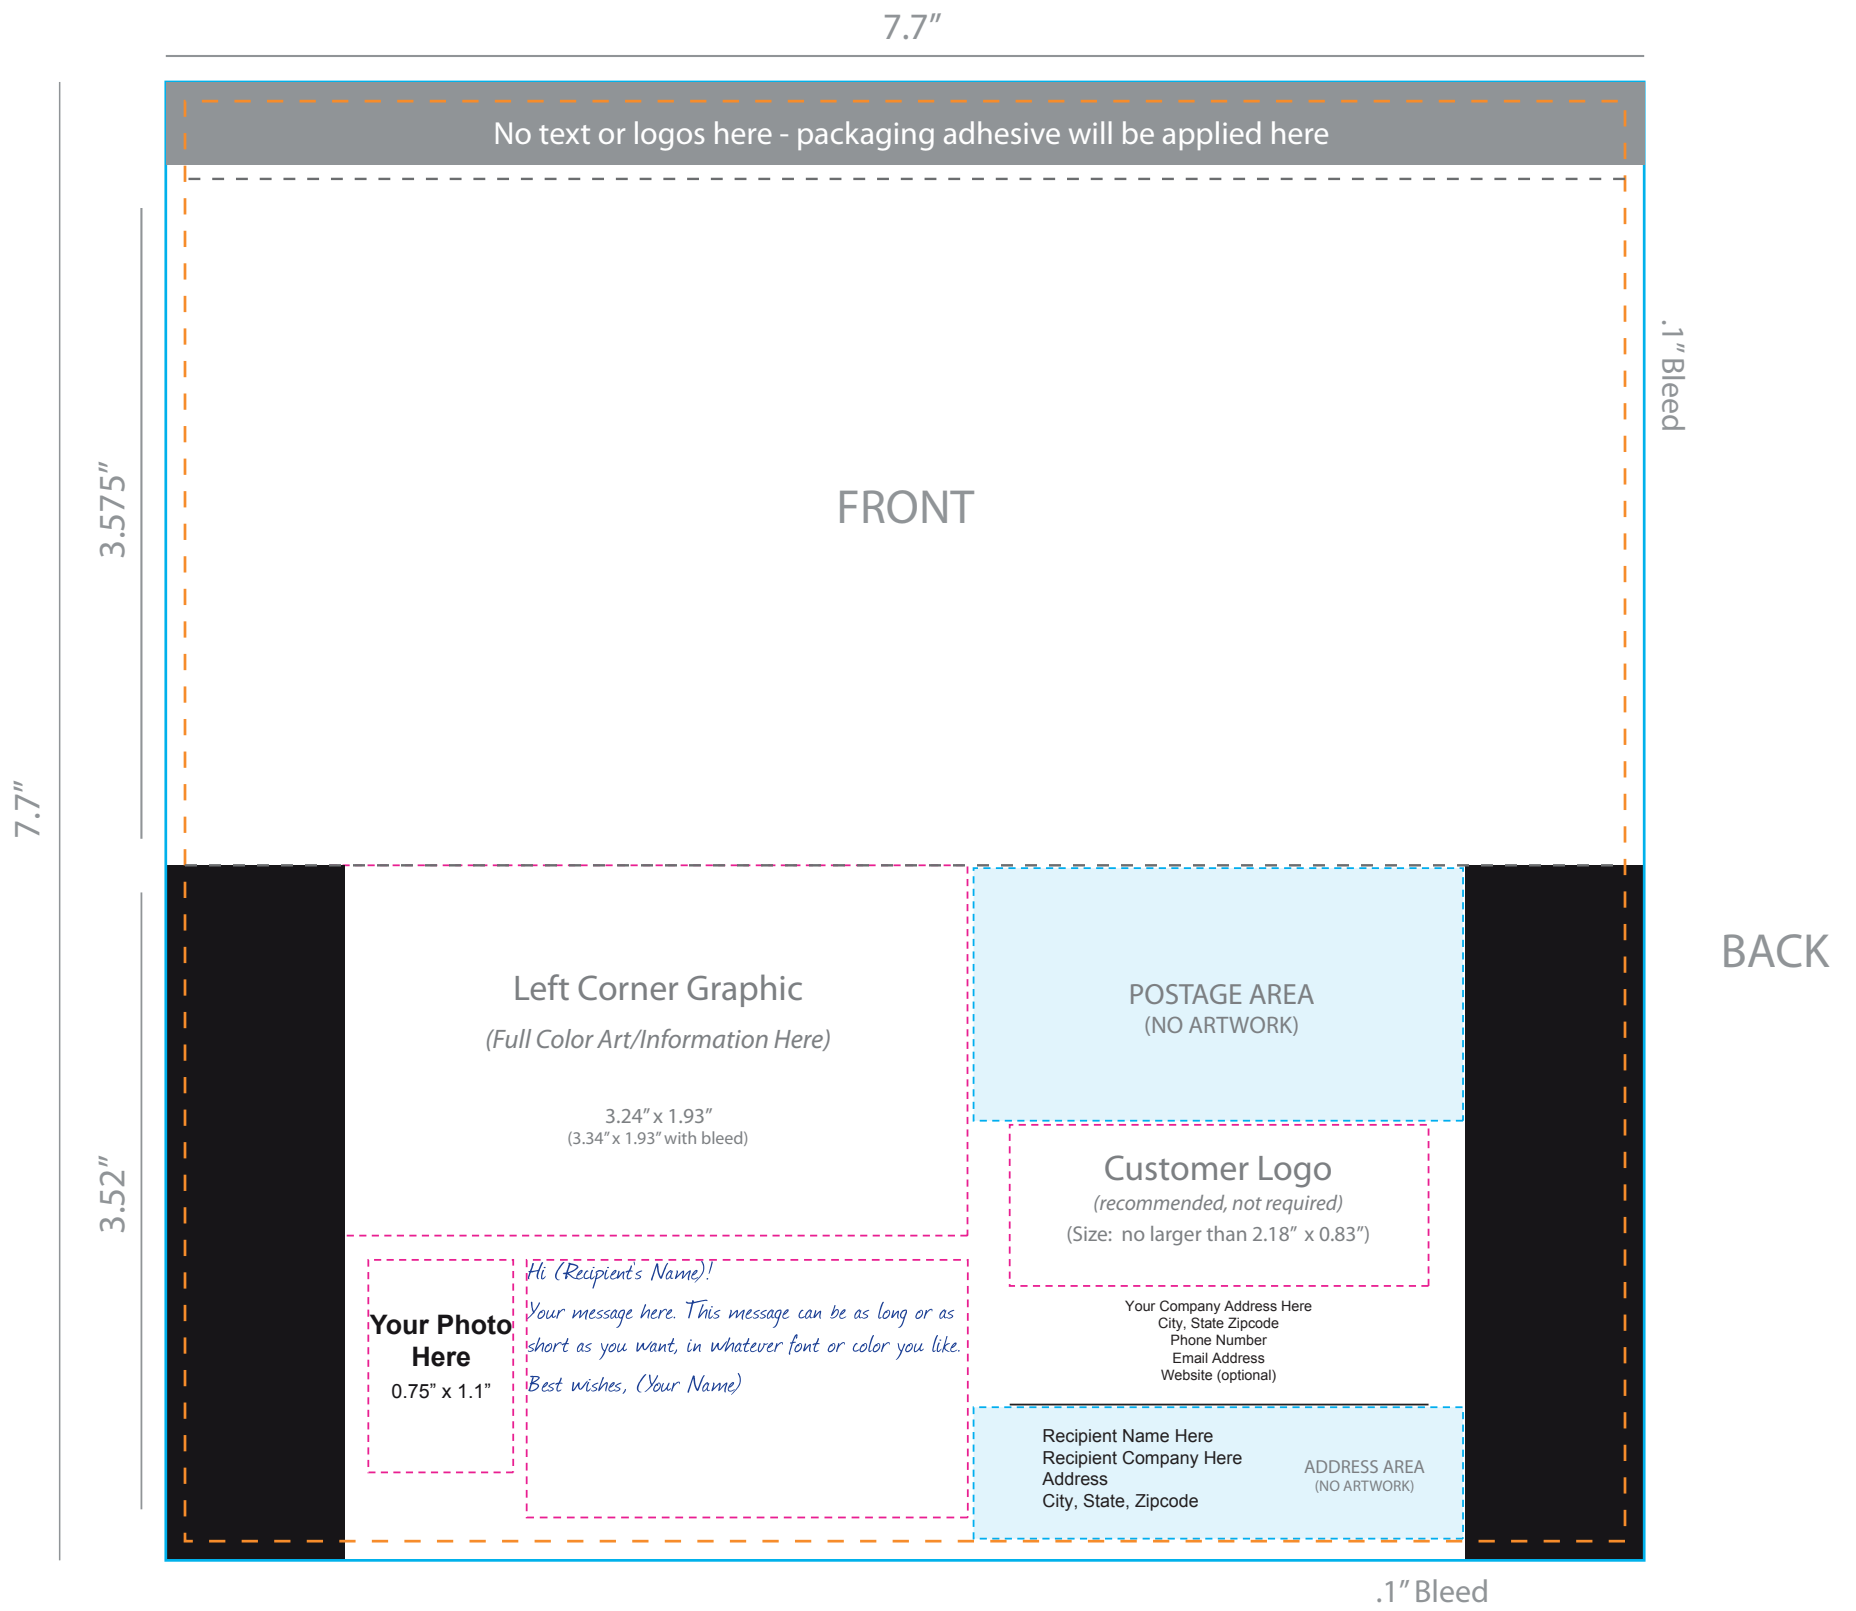

Presentation/Mailable Tube (7.5"w)

COMMENTS:

All raster-based artwork should be at least 300 dpi. When sending vector artwork (Adobe Illustrator, Corel Draw, Macromedia Freehand) please convert all type to paths or outlines or include the printer and screen font files.

- Bleed Line (7.7"w x 7.7"h)**
All background artwork should extend to this line (0.1" outside the Die Line)
- Die Line (7.5"w x 7.5"h)**
Visual Portion of what will show in chewing gum packaging.
- Fold Lines**
Shows where packaging will be folded.