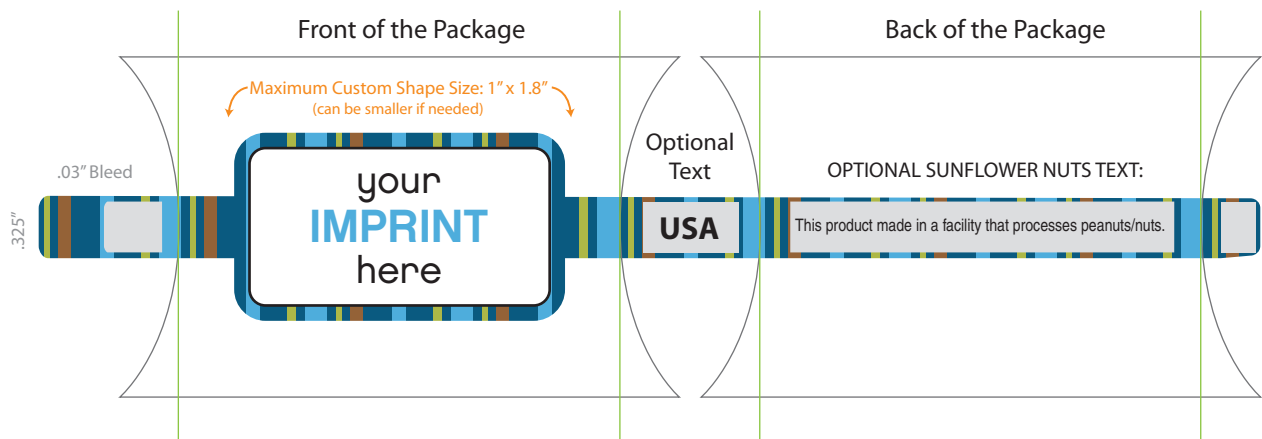

Rectangle Shape Label (Petite) SWEET PACK™ TEMPLATE

 **Fold Lines**
Shows where label will be folded.

 Keep all text in this area

*Color / pattern of label
can be changed based
on client's needs*

Sample

COMMENTS: