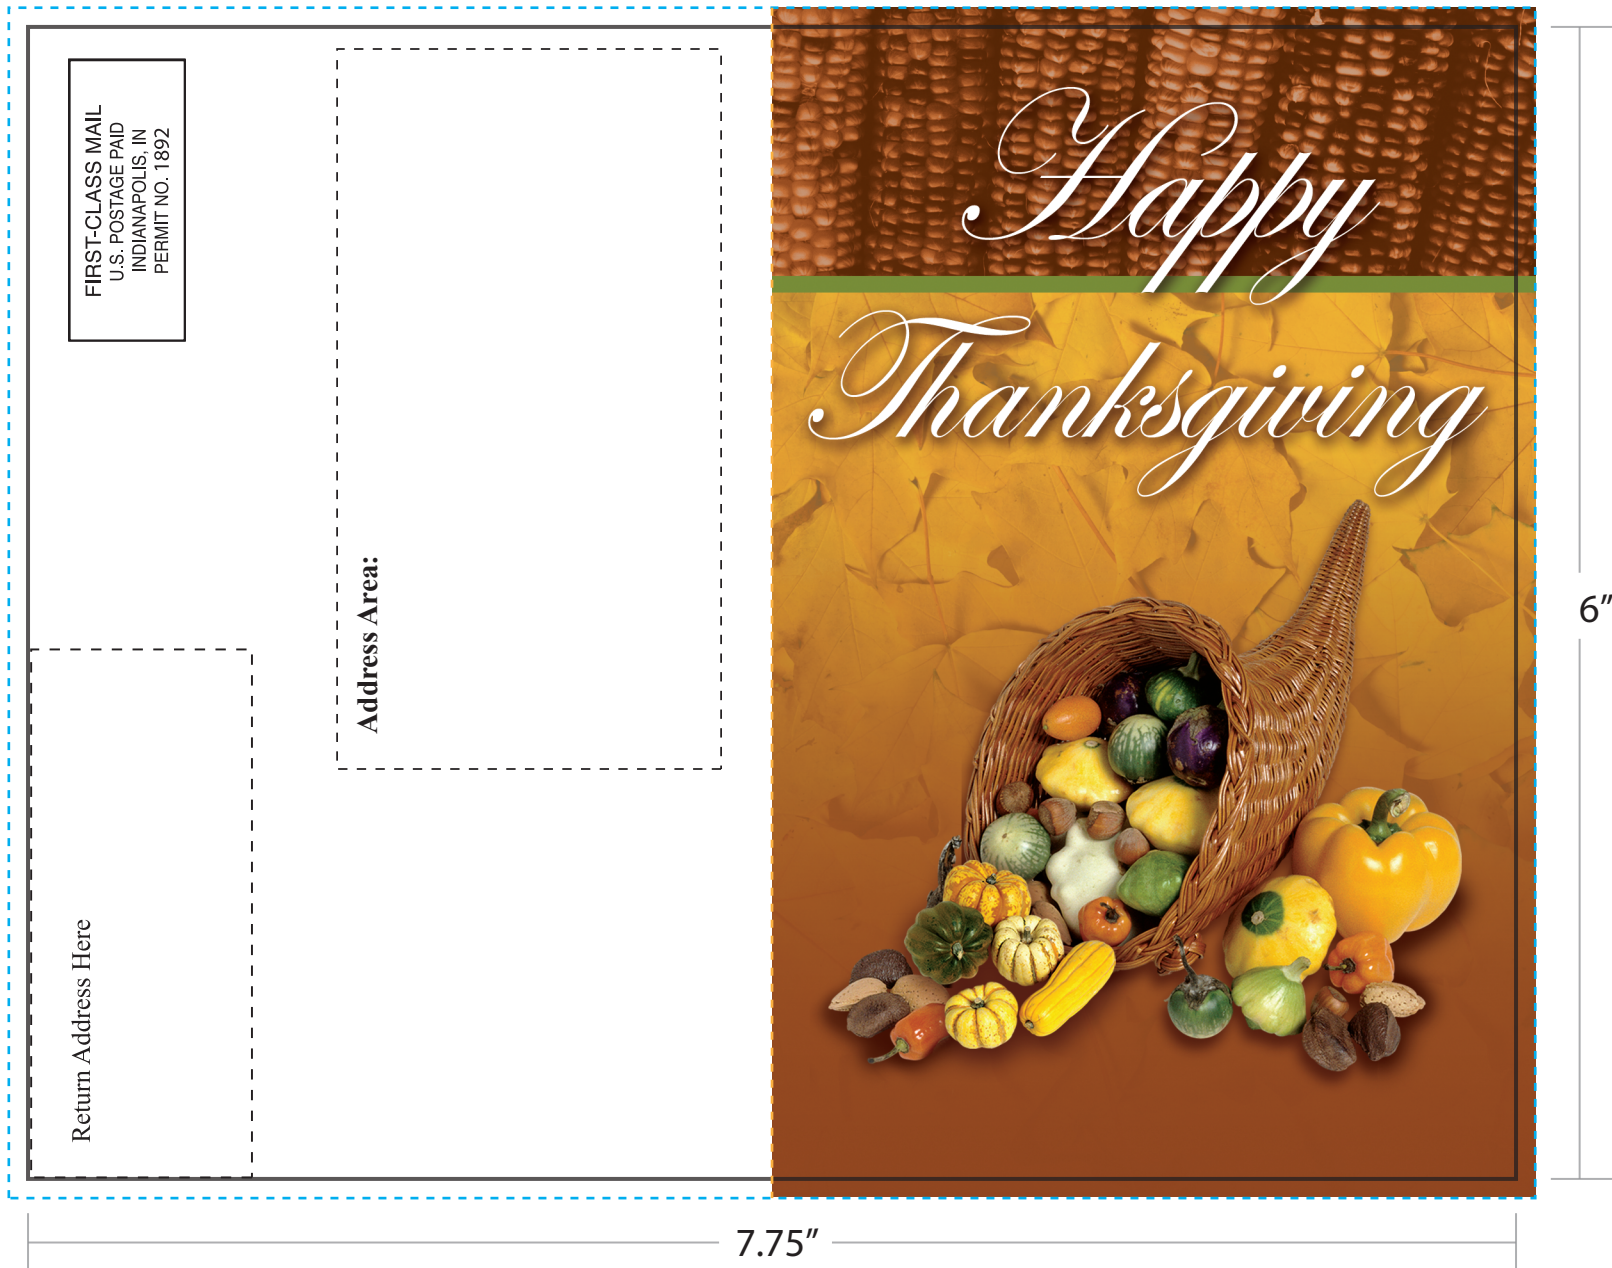

Mail-Ready Greeting Card

outside

- Black solid line represents cut line. Final document size when cut is 6" x 7.75" (folds to 3.875" x 6")
- - - - Blue dotted line represents .1" (or 1/10") bleed on all sides. Make sure your artwork extends out to this point (with bleed, document size is 6.2" x 7.95").
- - - - Orange dotted line in center represents where the wrap will fold.

Mail-Ready Greeting Card

inside

—— Black solid line represents cut line. Final document size when cut is 6" x 7.75" (folds to 3.875" x 6")

----- Blue dotted line represents .1" (or 1/10") bleed on all sides.

Make sure your artwork extends out to this point (with bleed, document size is 6.2" x 7.95").

----- Orange dotted line in center represents where the wrap will fold.