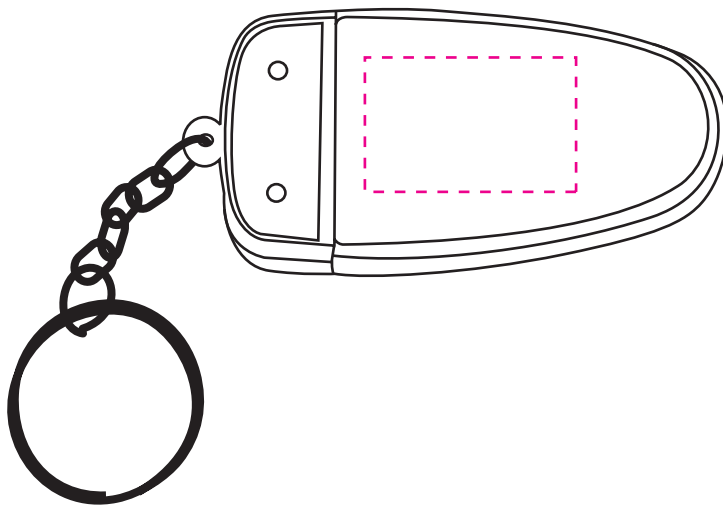

# CD Cleaner

All dimensions are actual size.

————— **Die Line**  
*Actual Product Shape*

- - - - - **Imprint Area**  
*All important text/logos/info need to stay inside this line*

Imprint Area: 1.1" wide x .7" tall