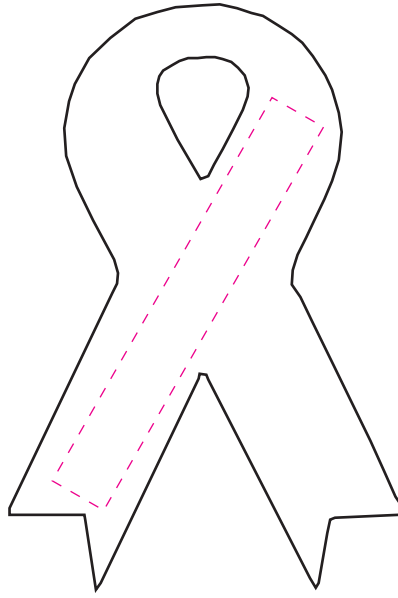

Ribbon Shape Clip

Imprint Area

PAD PRINT

(spot color)

Center imprint:
.75" wide x .875" tall

Side (full) imprint:
2" wide x .3175" tall
(either side)

Side (bottom) imprint:
.4375" wide x 1" tall

COMMENTS:

All raster-based artwork should be at least 300 dpi. When sending vector artwork (Adobe Illustrator, Corel Draw, Macromedia Freehand) please convert all type to paths or outlines or include the printer and screen font files.