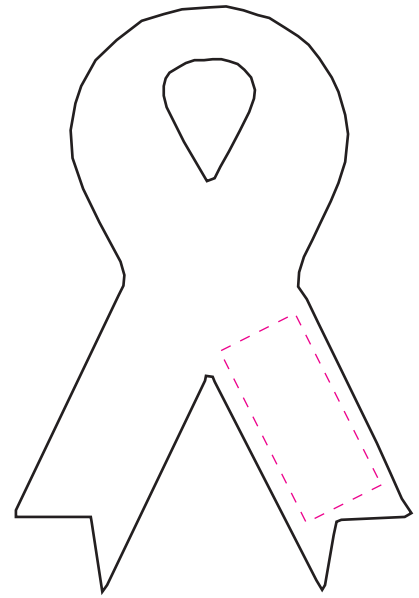

Ribbon Shape Clip

Imprint Area

PAD PRINT

(spot color)

Center imprint:
.75" wide x .875" tall

Side (full) imprint:
2" wide x .3175" tall
(either side)

Side (bottom) imprint:
.4375" wide x 1" tall

COMMENTS:

All raster-based artwork should be at least 300 dpi. When sending vector artwork (Adobe Illustrator, Corel Draw, Macromedia Freehand) please convert all type to paths or outlines or include the printer and screen font files.