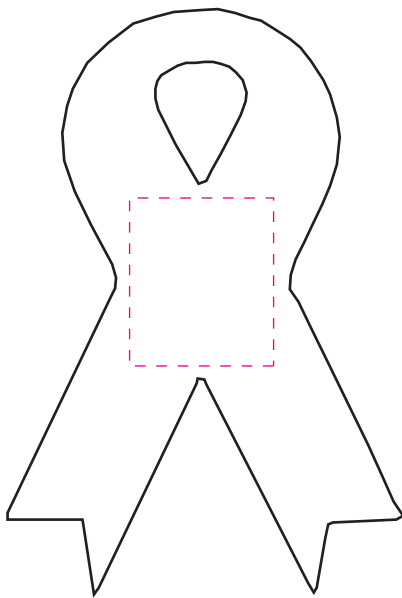

Ribbon Shape Clip

Imprint Area

PAD PRINT

(spot color)

Center imprint:
.75" wide x .875" tall

Side (full) imprint:
2" wide x .3175" tall
(either side)

Side (bottom) imprint:
.4375" wide x 1" tall

COMMENTS:

All raster-based artwork should be at least 300 dpi. When sending vector artwork (Adobe Illustrator, Corel Draw, Macromedia Freehand) please convert all type to paths or outlines or include the printer and screen font files.