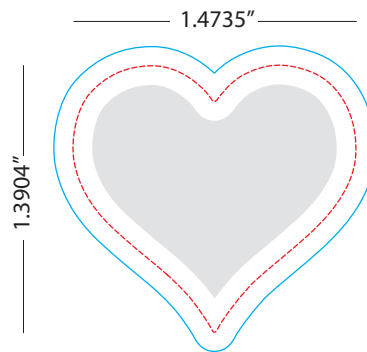

HEART ♥ SHAPE

BH-004a Breast Cancer

----- = Die Line
Visual Portion of what will show in Tagnet™.

———— = .0625" Bleed
*All background artwork should extend to this line
(0.1" outside the Die Line)*

Keep all text and important
images in grey area.

Sample Art:

COMMENTS:

All raster-based artwork should be at least 300 dpi. When sending vector artwork (Adobe Illustrator, Corel Draw, Macromedia Freehand) please convert all type to paths or outlines or include the printer and screen font files.