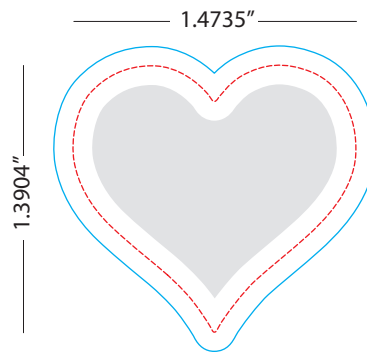

## HEART ♥ SHAPE

### BH-002 Heart Attack Awareness

----- = Die Line  
*Visual Portion of what will show in Tagnet™.*

———— = .0625" Bleed  
*All background artwork should extend to this line  
(0.1" outside the Die Line)*

Keep all text and important  
images in grey area.

Sample Art: