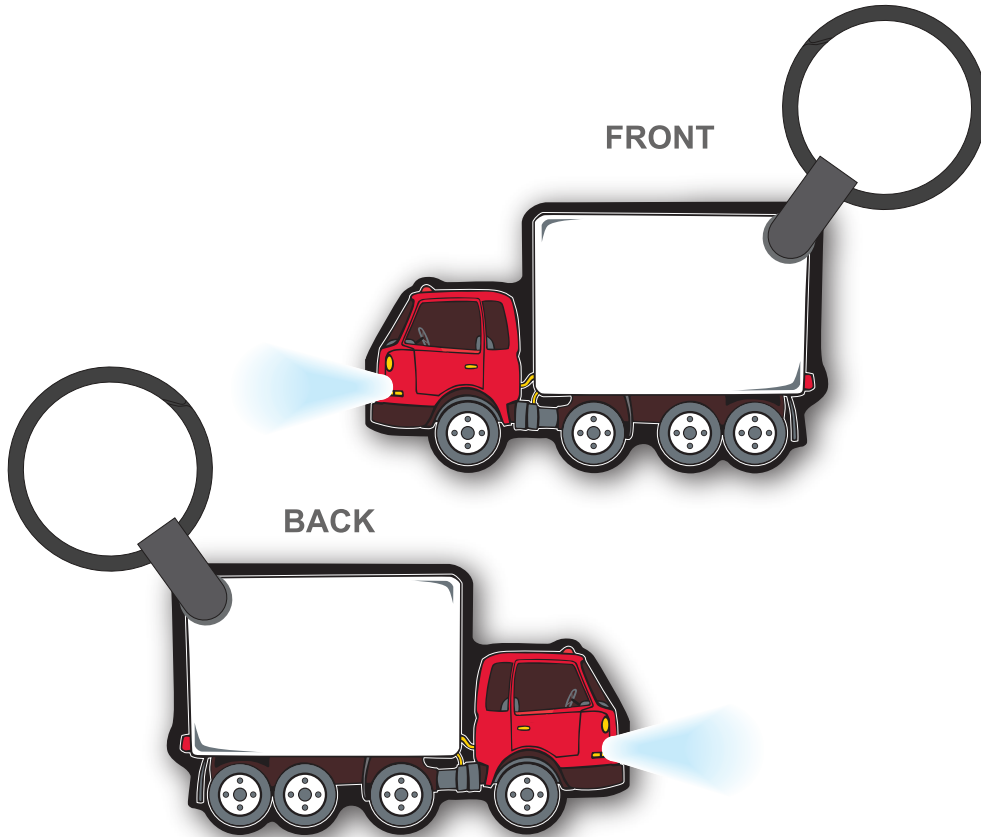

# FSB-097 GARBAGE TRUCK

White	Black	PMS 431c
Black 5c	PMS 186c	PMS 116c

6 colors / White LED  
Size: 2.41"x 1.42" Approximately

## COMMENTS:

All raster-based artwork (JPEG, TIFF, EPS, PSD, etc.) should be at least 300 dpi. When sending vector artwork (Adobe Illustrator preferred when possible) please convert all type to paths or outlines or include the printer and screen font files.