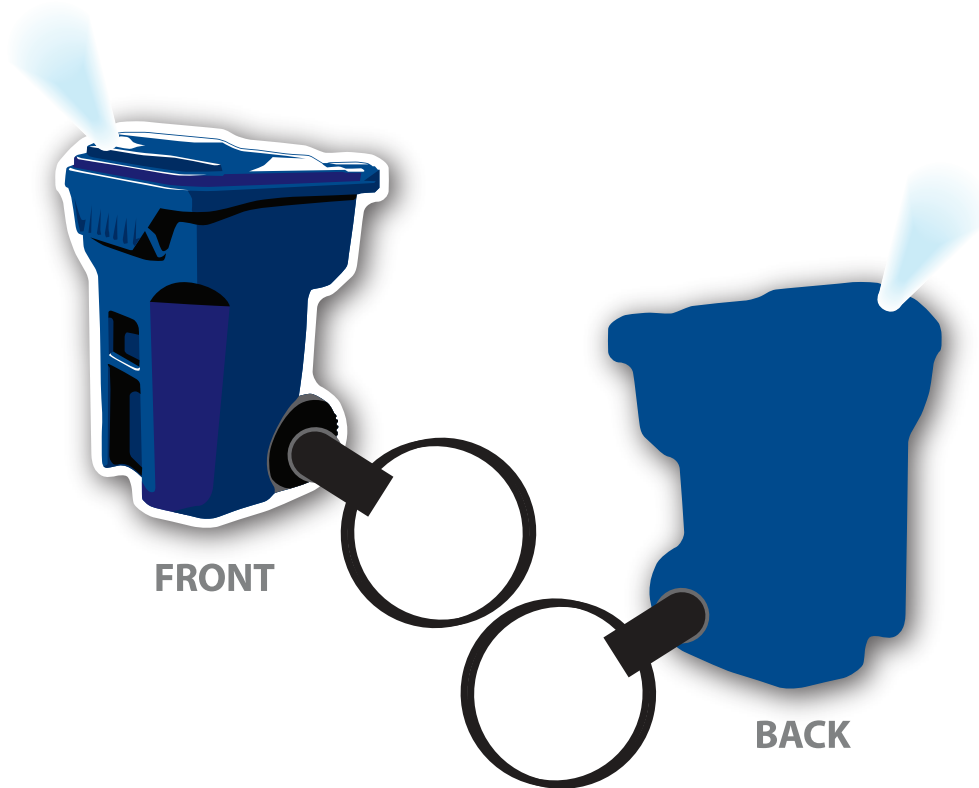

FSB-229 RECYCLE BIN

White	Black	PMS 425c
PMS 2755c	PMS 282c	PMS 288c

6 colors / White LED
Size: 1.74"x 2.12" Approximately

COMMENTS:

All raster-based artwork (JPEG, TIFF, EPS, PSD, etc.) should be at least 300 dpi. When sending vector artwork (Adobe Illustrator preferred when possible) please convert all type to paths or outlines or include the printer and screen font files.