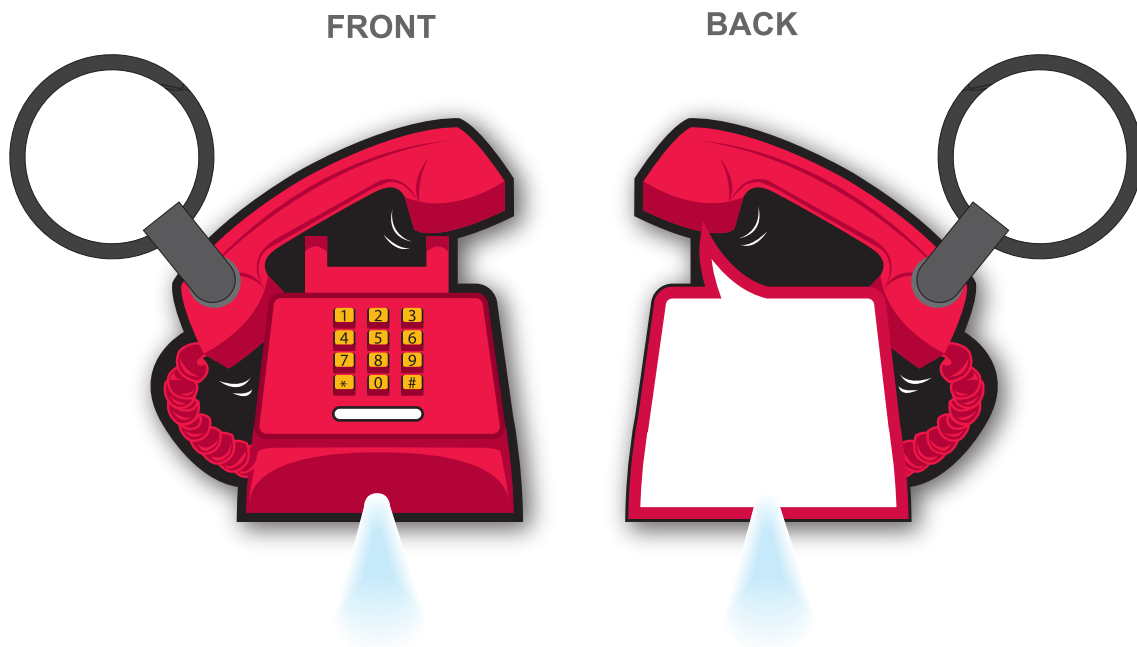

# FSB-025 TELEPHONE

6 colors / White LED  
Size: 1.94"x 2.1" Approximately

## COMMENTS:

All raster-based artwork (JPEG, TIFF, EPS, PSD, etc.) should be at least 300 dpi. When sending vector artwork (Adobe Illustrator preferred when possible) please convert all type to paths or outlines or include the printer and screen font files.