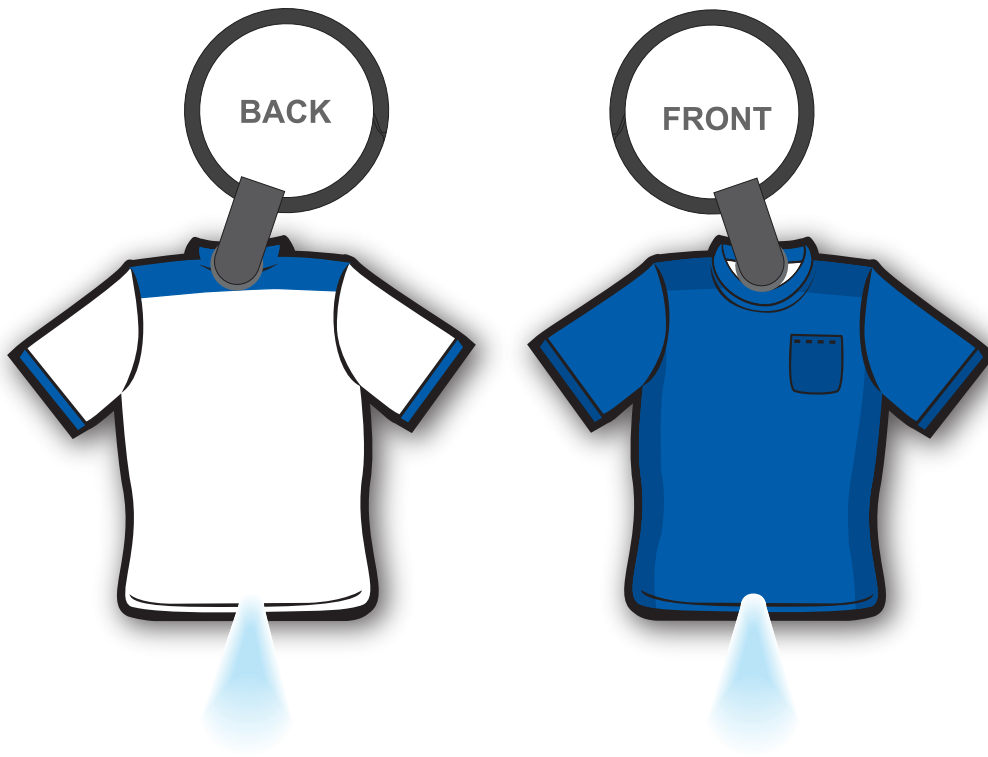

# FSB-005 T-SHIRT

White Black PMS 288c PMS 286c

4 colors / White LED

Size: 2.44" x 2.21" Approximately

## COMMENTS:

All raster-based artwork (JPEG, TIFF, EPS, PSD, etc.) should be at least 300 dpi. When sending vector artwork (Adobe Illustrator preferred when possible) please convert all type to paths or outlines or include the printer and screen font files.