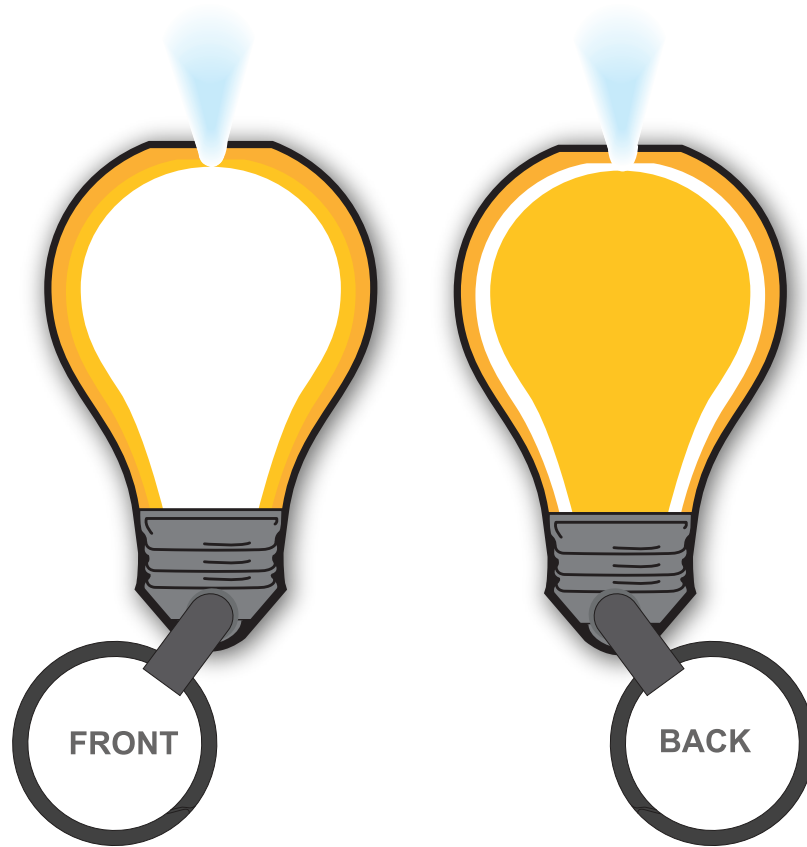

# FSB-001 Light Bulb

5 colors / White LED  
Size: 1.74"x 2.66" Approximately