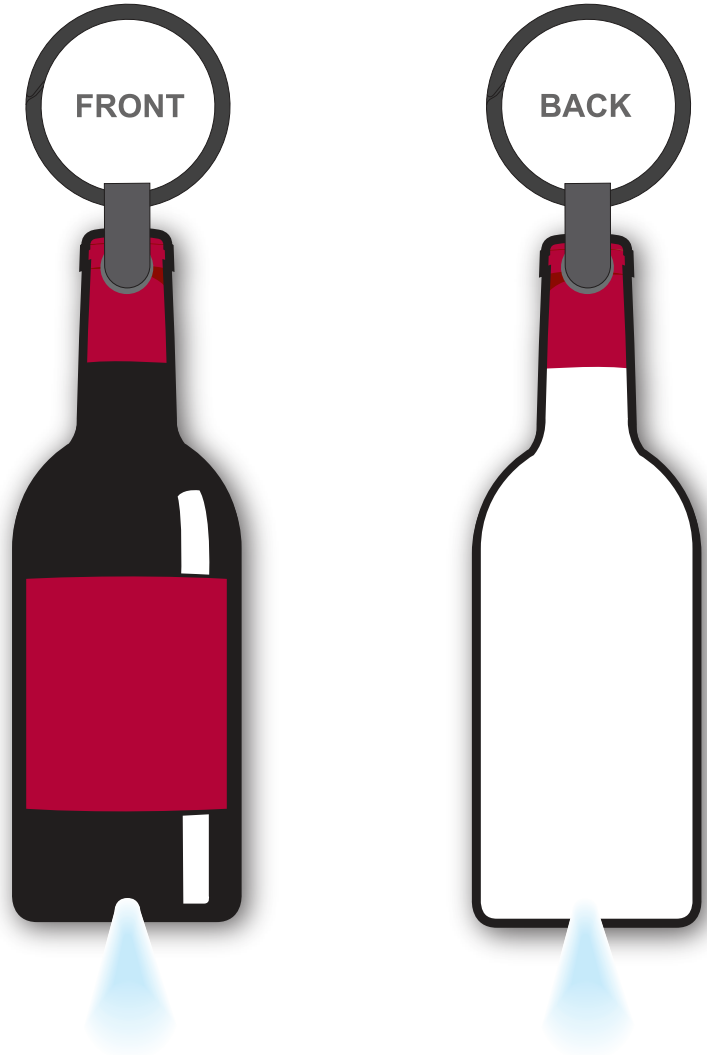

FSB-123 WINE BOTTLE

4 colors / White LED
Size: 1.18"x 3.6" Approximately

COMMENTS:

All raster-based artwork (JPEG, TIFF, EPS, PSD, etc.) should be at least 300 dpi. When sending vector artwork (Adobe Illustrator preferred when possible) please convert all type to paths or outlines or include the printer and screen font files.