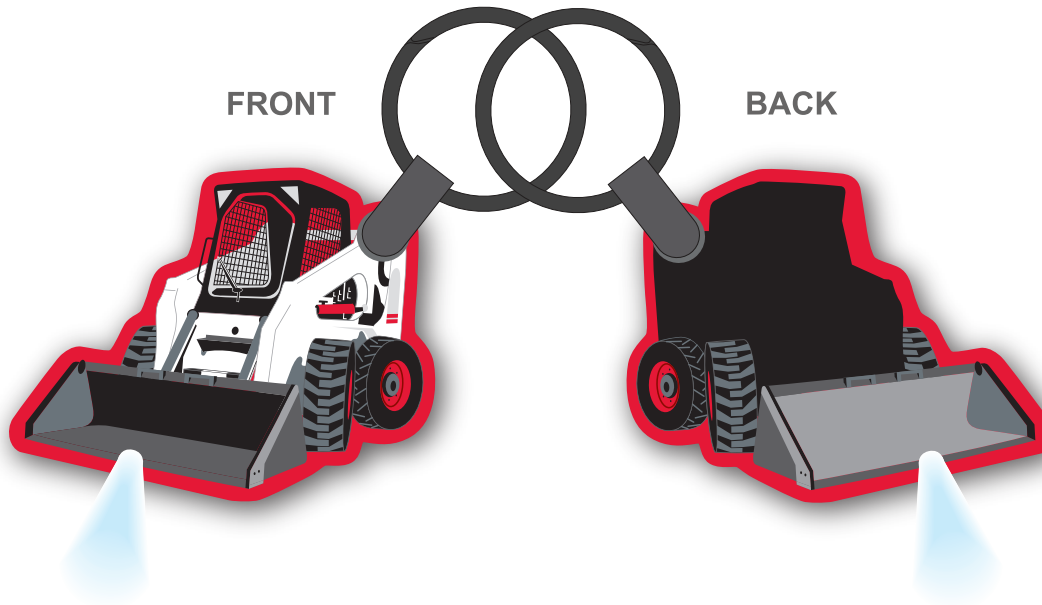

FSB-101 TRACTOR / PLOW

White	Black	PMS 188c	PMS 186c
PMS 425c	PMS 431c	PMS 423c	PMS 420c

8 colors / White LED
Size: 2.22"x 1.74" Approximately

COMMENTS:

All raster-based artwork (JPEG, TIFF, EPS, PSD, etc.) should be at least 300 dpi. When sending vector artwork (Adobe Illustrator preferred when possible) please convert all type to paths or outlines or include the printer and screen font files.