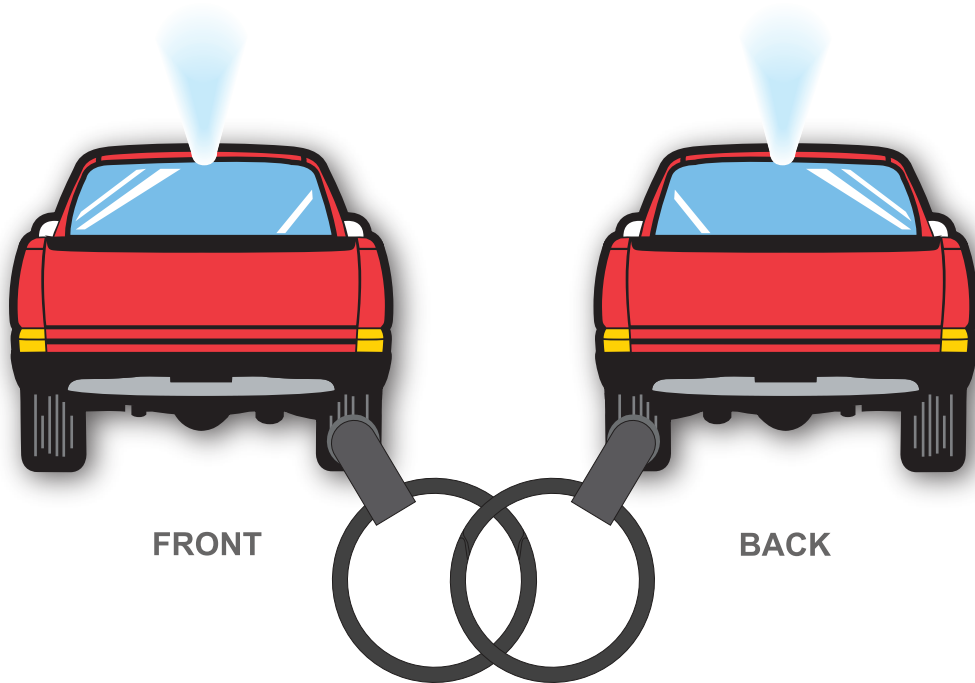

FSB-098 TRUCK (BACK VIEW)

| | | | |
|----------|----------|----------|----------|
| White | Black | PMS 185c | PMS 116c |
| PMS 424c | PMS 429c | PMS 292c | |

7 colors / White LED
Size: 1.93"x 1.64" Approximately