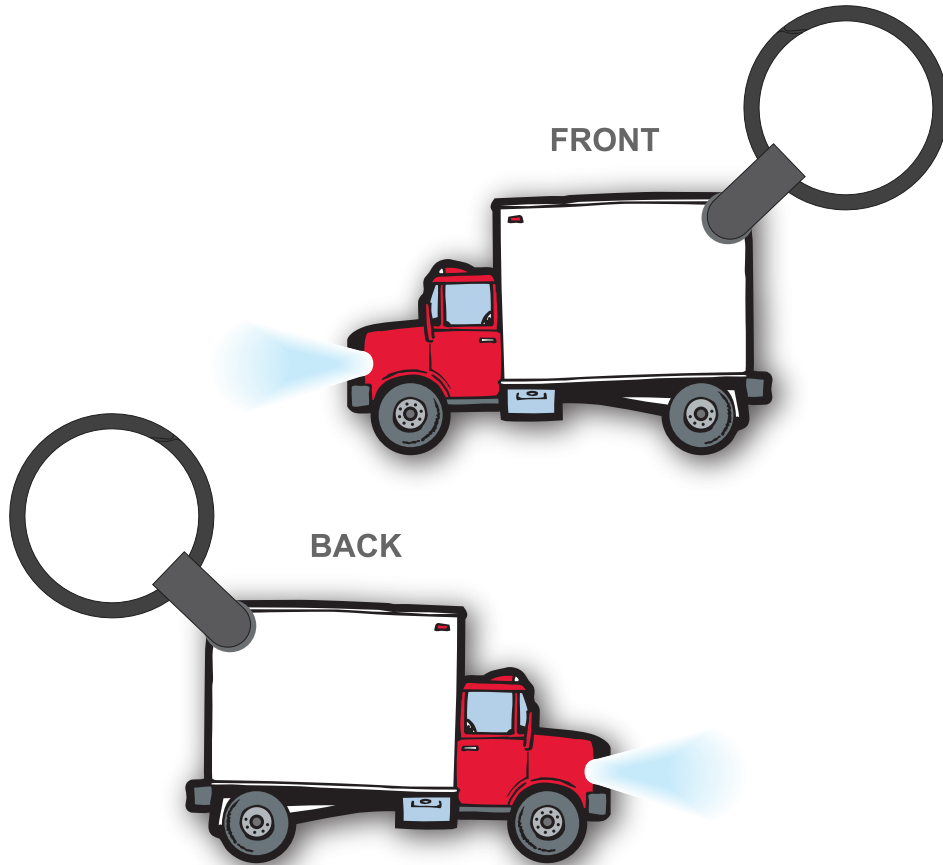

FSB-096 BOX TRUCK

White	Black	PMS 186c
PMS 431c	PMS 429c	PMS 643c

6 colors / White LED
Size: 2.22"x 1.37" Approximately

COMMENTS:

All raster-based artwork (JPEG, TIFF, EPS, PSD, etc.) should be at least 300 dpi. When sending vector artwork (Adobe Illustrator preferred when possible) please convert all type to paths or outlines or include the printer and screen font files.