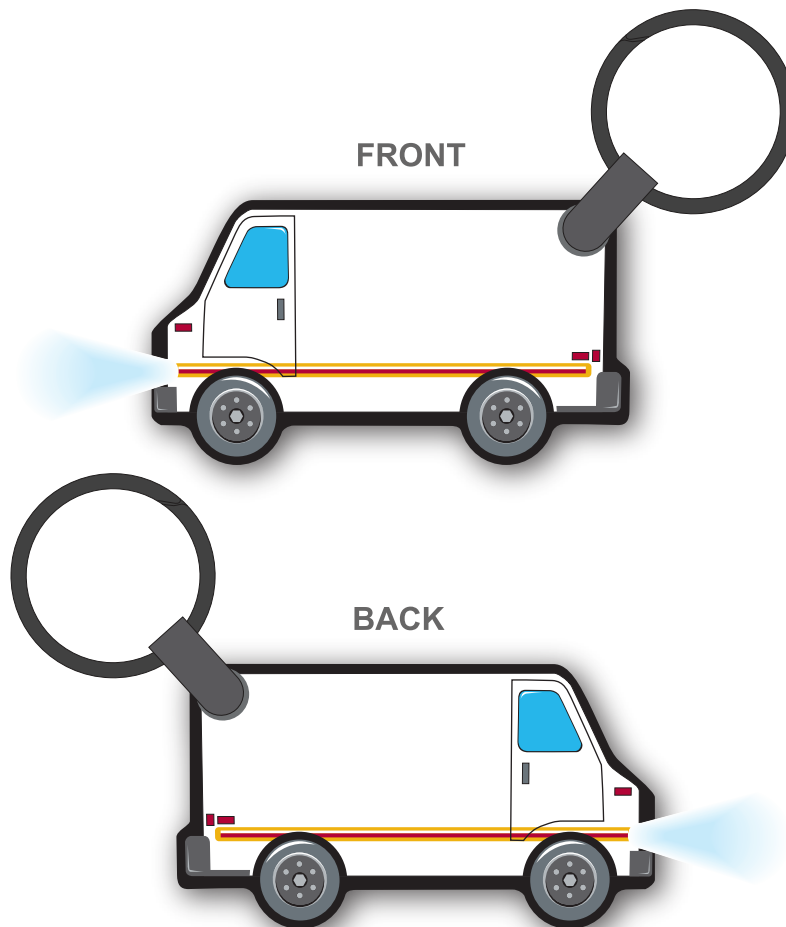

FSB-094 DELIVERY TRUCK

White	Black	PMS 201c	PMS 298c
PMS 425c	PMS 431c	PMS 429c	PMS 124c

8 colors / White LED
Size: 2.49"x 1.38" Approximately

COMMENTS:

All raster-based artwork (JPEG, TIFF, EPS, PSD, etc.) should be at least 300 dpi. When sending vector artwork (Adobe Illustrator preferred when possible) please convert all type to paths or outlines or include the printer and screen font files.