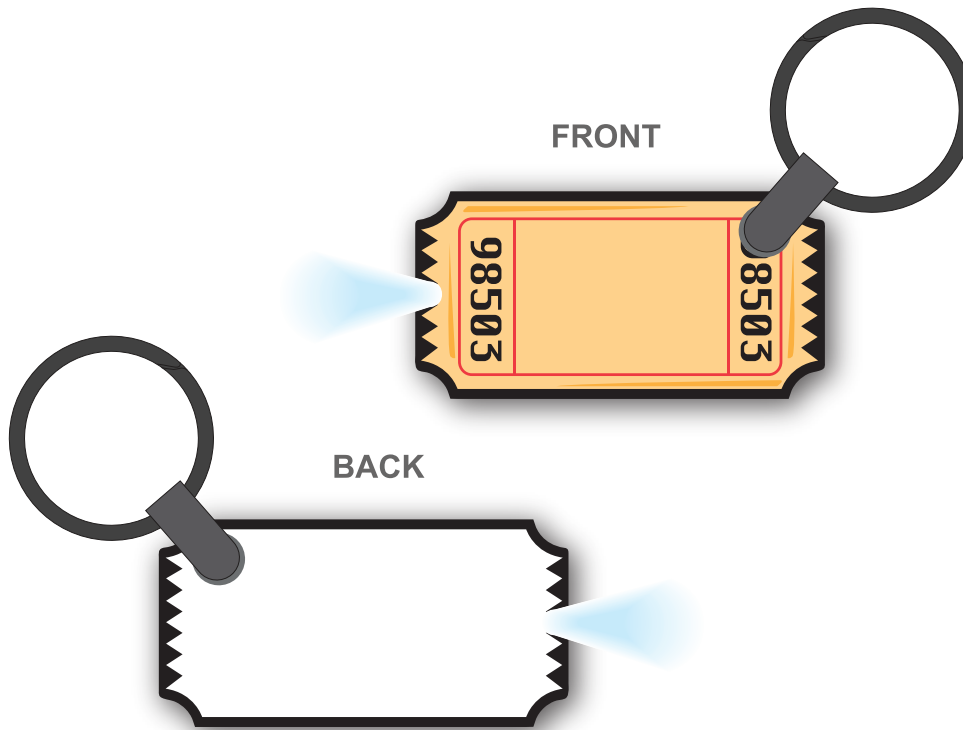

FSB-090 TICKET

5 colors / White LED
Size: 2.13"x 1.08" Approximately

COMMENTS:

All raster-based artwork (JPEG, TIFF, EPS, PSD, etc.) should be at least 300 dpi. When sending vector artwork (Adobe Illustrator preferred when possible) please convert all type to paths or outlines or include the printer and screen font files.