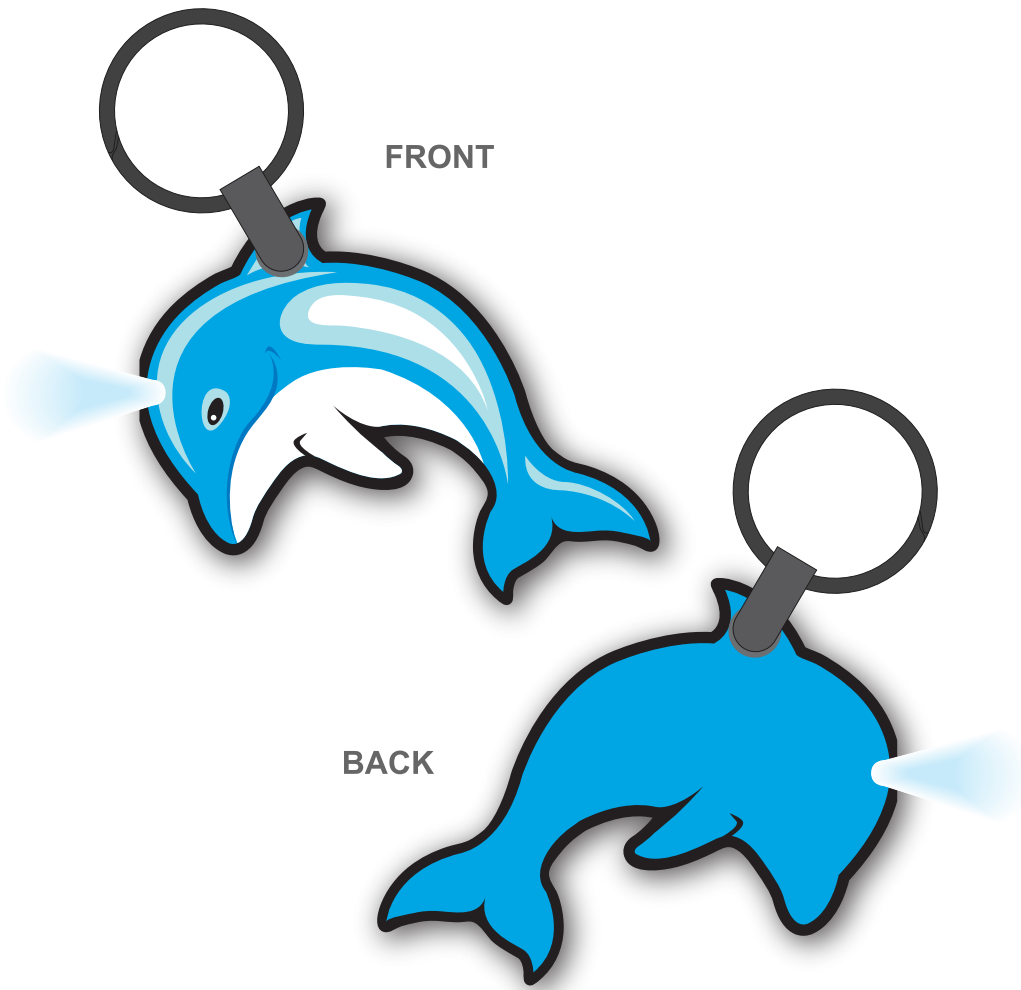

FSB-084 DOLPHIN

5 colors / White LED
Size: 1.89"x 2.86" Approximately

COMMENTS:

All raster-based artwork (JPEG, TIFF, EPS, PSD, etc.) should be at least 300 dpi. When sending vector artwork (Adobe Illustrator preferred when possible) please convert all type to paths or outlines or include the printer and screen font files.