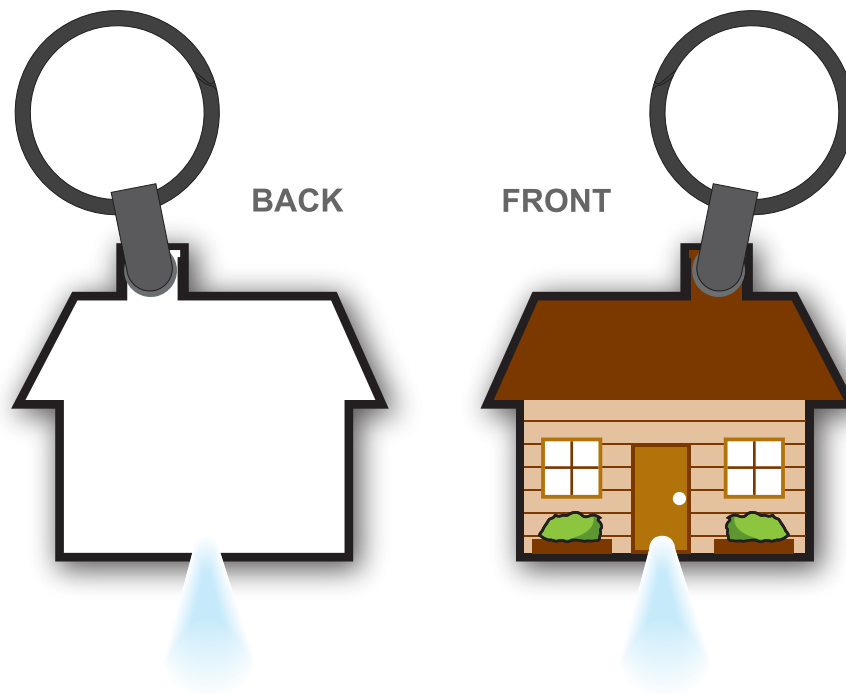

FSB-083 HOUSE 2

White	Black	PMS 370c	PMS 376c
PMS 175c	PMS 146c	PMS 4665c	

7 colors / White LED
Size: 1.97"x 1.66" Approximately

COMMENTS:

All raster-based artwork (JPEG, TIFF, EPS, PSD, etc.) should be at least 300 dpi. When sending vector artwork (Adobe Illustrator preferred when possible) please convert all type to paths or outlines or include the printer and screen font files.