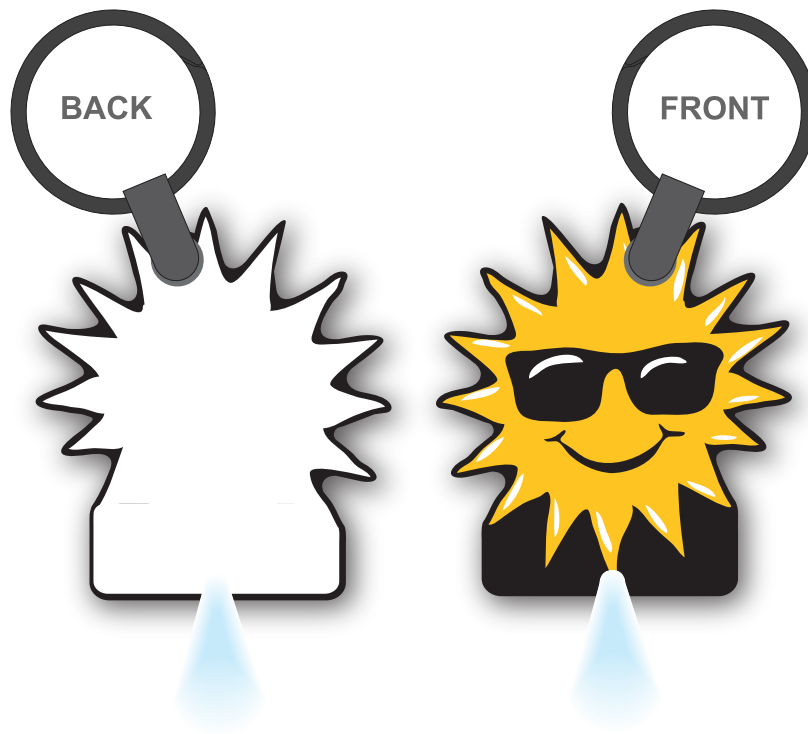

FSB-081 SUN

3 colors / White LED
Size: 1.85"x 2.05" Approximately

COMMENTS:

All raster-based artwork (JPEG, TIFF, EPS, PSD, etc.) should be at least 300 dpi. When sending vector artwork (Adobe Illustrator preferred when possible) please convert all type to paths or outlines or include the printer and screen font files.