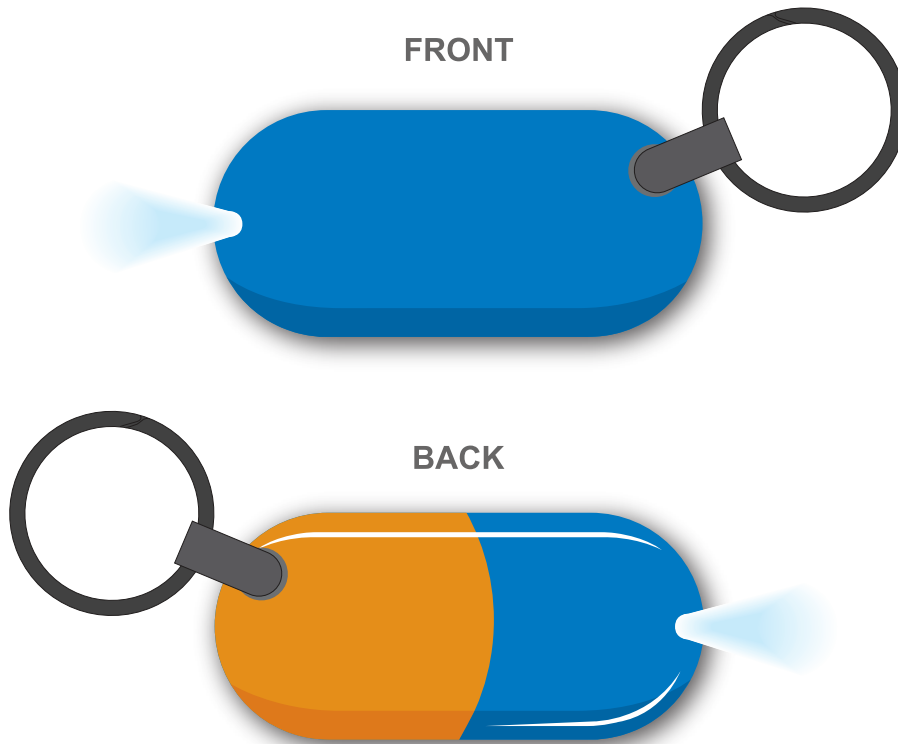

FSB-073 CAPSULE

5 colors / White LED
Size: 2.55"x 1.18" Approximately

COMMENTS:

All raster-based artwork (JPEG, TIFF, EPS, PSD, etc.) should be at least 300 dpi. When sending vector artwork (Adobe Illustrator preferred when possible) please convert all type to paths or outlines or include the printer and screen font files.