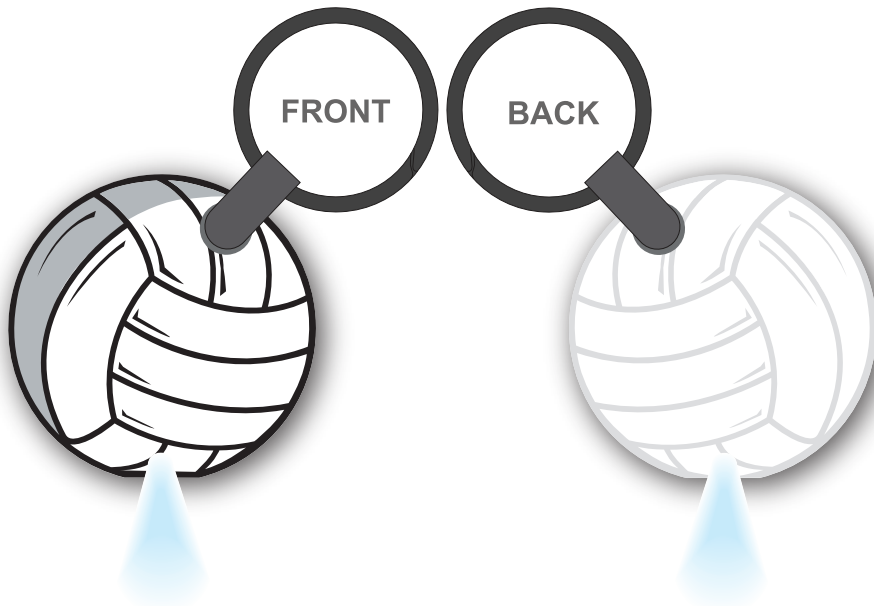

FSB-071 VOLLEYBALL

4 colors / White LED
Size: 1.6"x 1.58" Approximately

COMMENTS:

All raster-based artwork (JPEG, TIFF, EPS, PSD, etc.) should be at least 300 dpi. When sending vector artwork (Adobe Illustrator preferred when possible) please convert all type to paths or outlines or include the printer and screen font files.