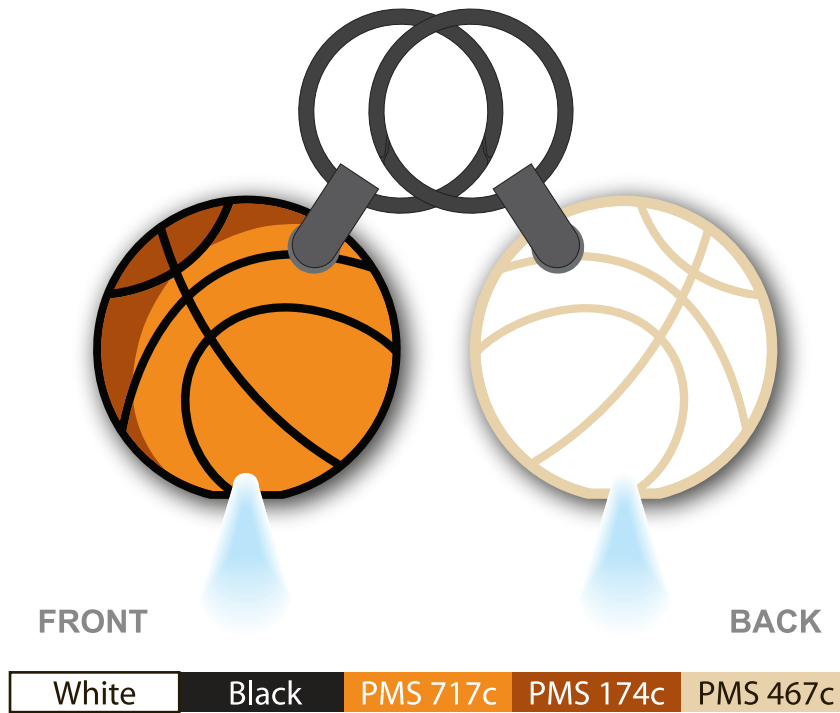

FSB-068 BASKETBALL

FRONT

BACK

White

Black

PMS 717c

PMS 174c

PMS 467c

5 colors / White LED

Size: 1.6" x 1.57" Approximately

COMMENTS:

All raster-based artwork (JPEG, TIFF, EPS, PSD, etc.) should be at least 300 dpi. When sending vector artwork (Adobe Illustrator preferred when possible) please convert all type to paths or outlines or include the printer and screen font files.