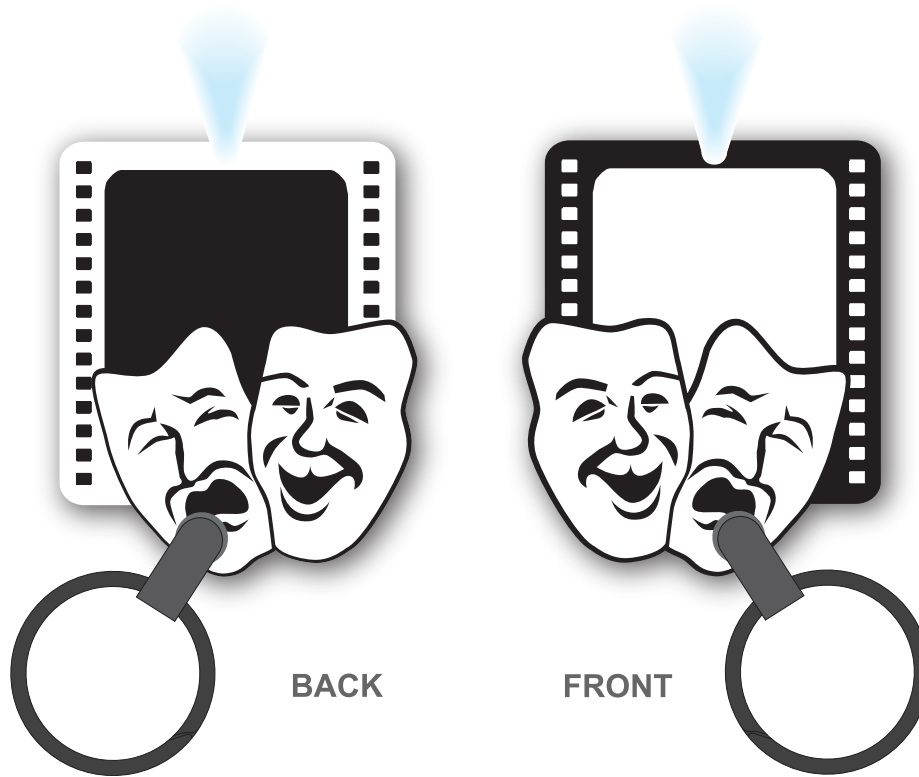

# FSB-038 THEATRE / MASKS

BACK

FRONT

White

Black

2 colors / White LED

Size: 1.86"x 2.26" Approximately

## COMMENTS:

All raster-based artwork (JPEG, TIFF, EPS, PSD, etc.) should be at least 300 dpi. When sending vector artwork (Adobe Illustrator preferred when possible) please convert all type to paths or outlines or include the printer and screen font files.