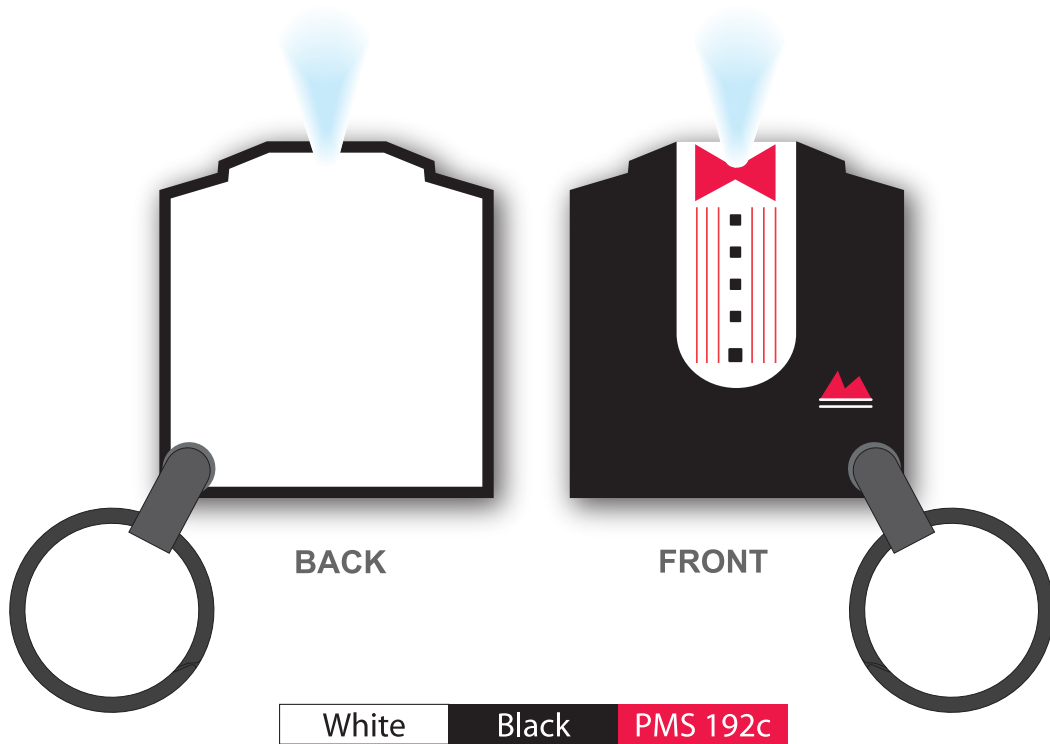

FSB-028 TUXEDO

3 colors / White LED
Size: 1.74"x 1.86" Approximately

COMMENTS:

All raster-based artwork (JPEG, TIFF, EPS, PSD, etc.) should be at least 300 dpi. When sending vector artwork (Adobe Illustrator preferred when possible) please convert all type to paths or outlines or include the printer and screen font files.